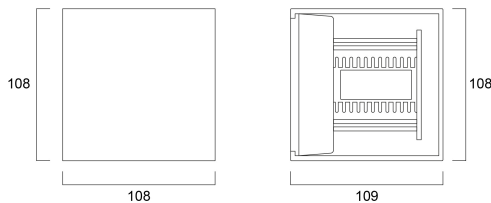

START eco Surface Wall Adjustable Up & Down IP54 2x150lm 830 BLK

Item No: 0047910

SYLVANIA

Exterior adjustable surface wall up and down light luminaire, black aluminium - RAL9005, 290lm, 5W, 58lm/W, 3000K, Driver Current: 700mA, CRI:80+, 220-240V, IP54, IK05, 30.000 hrs (L70), (HxWxD) 108x108x109mm, Class 1, energy class: A++, A+, A

Technical Assets

Dimensions (mm)

Photometrics

Distance [m]	Cone diameter [m]	Illuminance [lx]
0.5	1.22 1.13	1110 E171 E1C90 50.7° 142 E1C00 48.4° 180
1.0	2.44 2.25	278 E171 E1C90 50.7° 38 E1C00 48.4° 45
1.5	3.67 3.38	134 E171 E1C90 50.7° 18 E1C00 48.4° 18
2.0	4.88 4.51	70 E171 E1C90 50.7° 9 E1C00 48.4° 9
2.5	6.11 5.63	45 E171 E1C90 50.7° 6 E1C00 48.4° 6
3.0	7.33 6.76	31 E171 E1C90 50.7° 4 E1C00 48.4° 4

Distance [m] Cone diameter [m] Illuminance [lx]
 — C0 - C180 (Half beam angle: 90.9°)
 — C90 - C270 (Half beam angle: 101.4°)

START eco Surface Wall Adjustable Up & Down IP54 2x150lm 830 BLK

Item No: 0047910

Lifetime data

Lifespan L70 B50	30000
------------------	-------

Physical data

Housing colour	RAL 9005 - Jet black
IP rating	IP54
IK rating	IK05
Diffuser finish	Transparent
Diffuser material	Glass
Nominal Product Length (mm)	108
Nominal Product Width (mm)	108
Nominal Product Height (mm)	109
Weight (kg)	0.797