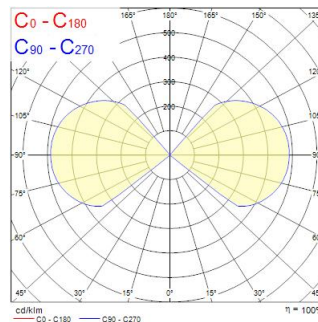

Technical Assets

Dimensions (mm)

Photometrics

Distance [m]	Cone diameter [m]	Illuminance [lx]
0.5	1.22 1.13	1110 E171 E1C90 50.7° 142 E1C00 48.4° 180
1.0	2.44 2.25	278 E171 E1C90 50.7° 38 E1C00 48.4° 45
1.5	3.67 3.38	134 E171 E1C90 50.7° 18 E1C00 48.4° 18
2.0	4.88 4.51	70 E171 E1C90 50.7° 9 E1C00 48.4° 9
2.5	6.11 5.63	45 E171 E1C90 50.7° 6 E1C00 48.4° 6
3.0	7.33 6.76	31 E171 E1C90 50.7° 4 E1C00 48.4° 4

Distance [m] Cone diameter [m] Illuminance [lx]
 — C0 - C180 (Half beam angle: 90.9°)
 — C90 - C270 (Half beam angle: 101.4°)

START eco Surface Wall Adjustable Up & Down IP54 2x150lm 830 BLK

Item No: 0047910

Optical data

Fixture luminous flux (lm)	2x150
Luminaire efficacy (lm/W)	58
LOR (%)	100
Correlated colour temperature (k)	3000
Colour Code	830
Light colour	Warm White
CRI (Ra)	80
Colour Variation Initial (SDCM)	SDCM5
Adjustable chromaticity	N
Beam Angle (°)	94
Photobiological Risk Group	RG1