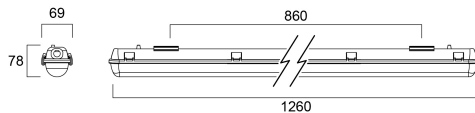

# START WATERPROOF 1200 HOUSING 1X

Item No: 0047922

**SYLVANIA**

**START**<sup>TM</sup>

• Luminaire, polycarbonate housing • Single version, 1200mm • Protection type IP65 • Luminous flux and light colour vary depending on LED tubes used • To be used with T8 LED tubes • Easy to install with stainless steel fixing brackets included for ceiling mounting • Ideal for any industrial facilities, garages, car parks, workshops.

### Dimensions (mm)

## Physical data

|                             |                  |
|-----------------------------|------------------|
| Housing colour              | Grey             |
| IP rating                   | IP65             |
| IK rating                   | IK08             |
| Diffuser finish             | Transparent      |
| Diffuser material           | PC Polycarbonate |
| Nominal Product Length (mm) | 1260             |
| Nominal Product Width (mm)  | 69               |
| Nominal Product Height (mm) | 78               |
| Weight (kg)                 | 0.81             |

## Packaging

|                                       |                |
|---------------------------------------|----------------|
| Product EAN number                    | 5410288479224  |
| Packaging single length / height (cm) | 128.0          |
| Packaging single width (cm)           | 6.9            |
| Packaging single depth (cm)           | 5.2            |
| DUN14 (inner)                         | 15410288479221 |
| Units per outer package               | 1              |
| Packaging outer length / height (cm)  | 128.0          |
| Packaging outer width (cm)            | 6.9            |
| Packaging outer depth (cm)            | 5.2            |