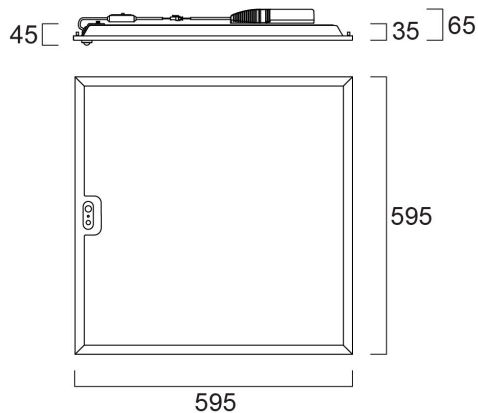

### Dimensions (mm)

## Packaging

Product EAN number	5410288480961
Packaging single length / height (cm)	67.4
Packaging single width (cm)	5.5
Packaging single depth (cm)	60.0
DUN14 (inner)	15410288480968
Units per outer package	4
Packaging outer length / height (cm)	67.7
Packaging outer width (cm)	24.2
Packaging outer depth (cm)	61.8