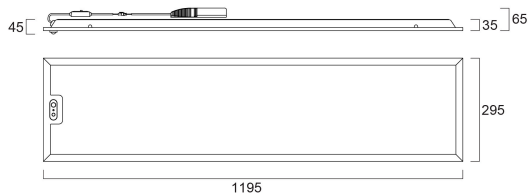

Technical Assets

Dimensions (mm)