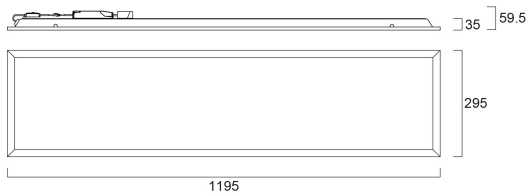

Technical Assets

Dimensions (mm)