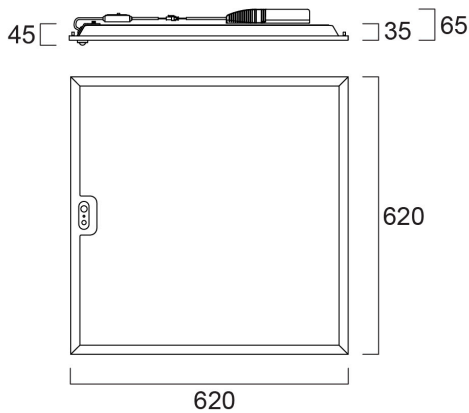

Technical Assets

Dimensions (mm)