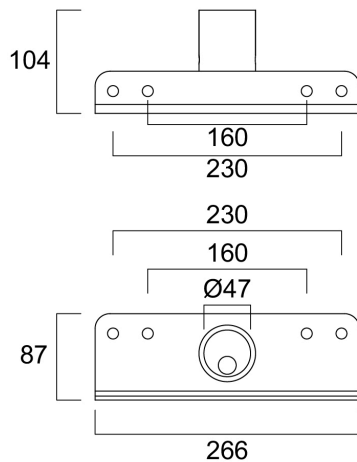

# Start Flood / Kalani Post Top Adaptor 42mm

Item No: 0048216

**SYLVANIA**

Post top adaptor for 42mm diameter poles, compatible with 100/150/200/300W Start Flood IP66 and Kalani. Weight: 1.6kg.

### Dimensions (mm)

### Physical data

Weight (kg) | 1.6

## Packaging

Product EAN number	5410288482163
Packaging single length / height (cm)	28.0
Packaging single width (cm)	11.0
Packaging single depth (cm)	10.0
DUN14 (inner)	15410288482160
Units per outer package	4
Packaging outer length / height (cm)	29.0
Packaging outer width (cm)	23.0
Packaging outer depth (cm)	21.0