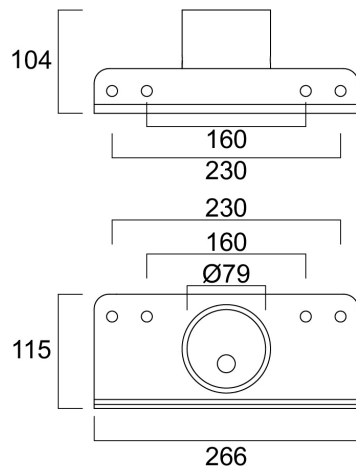

# Start Flood / Kalani Post Top Adaptor 76mm

Item No: 0048218

**SYLVANIA**

Post top adaptor for 76mm diameter poles, compatible with 100/150/200/300W Start Flood IP66 and Kalani. Weight: 2.6kg.

### Dimensions (mm)

### Physical data

Weight (kg) | 2.6

## Packaging

Product EAN number	5410288482187
Packaging single length / height (cm)	28.0
Packaging single width (cm)	11.0
Packaging single depth (cm)	13.0
DUN14 (inner)	15410288482184
Units per outer package	3
Packaging outer length / height (cm)	34.0
Packaging outer width (cm)	29.0
Packaging outer depth (cm)	14.0