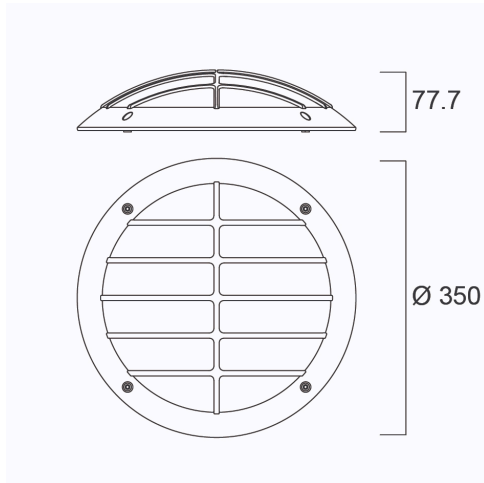

START SURFACE IP66 350MM GRILLE BLK

Item No: 0049035

SYLVANIA

Grilleaccessory for Start Surface IP66 350mm diameter - black colour

Technical Assets

Dimensions (mm)

Photometrics

Distance [m]	Cone diameter [m]	Beam angle [°]	Beam angle [°]	Illuminance [lx]
0.5	1.48	50°	50°	1421
1.0	2.95	50°	50°	355
1.5	4.43	50°	50°	155
2.0	5.91	50°	50°	89
2.5	7.38	50°	50°	57
3.0	8.86	50°	50°	39

Distance [m] Cone diameter [m] Illuminance [lx]
C0 - C180 (Half beam angle: 111.8°)

START SURFACE IP66 350MM GRILLE BLK

Item No: 0049035

SYLVANIA

General data

Product name	START SURFACE IP66 350MM GRILLE BLK
Technology	Accessory
Type of accessory	Decor element
Housing	PC Polycarbonate
Environment	Indoor, Outdoor
General application	Hospitality
ETIM Class	EC002557
E-number FI	4579489
Warranty	5 years

Physical data

Housing colour	RAL 9011 - Graphite black
Weight (kg)	0.25

Packaging

Product EAN number	5410288490359
Packaging single length / height (cm)	35.0
Packaging single width (cm)	35.0
Packaging single depth (cm)	0.8
DUN14 (inner)	15410288490356
Units per outer package	12
Packaging outer length / height (cm)	72.0
Packaging outer width (cm)	37.0
Packaging outer depth (cm)	49.5