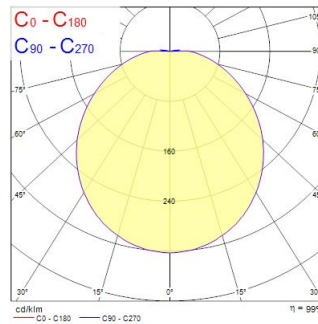

START SURFACE IP66 350MM GRILLE BLK

Item No: 0049035

SYLVANIA

Grilleaccessory for Start Surface IP66 350mm diameter - black colour

Technical Assets

Dimensions (mm)

Photometrics

Distance [m]	Cone diameter [m]	Beam angle [°]	Beam angle [°]	Illuminance [lx]
0.5	1.48	50°	50°	1421
1.0	2.95	50°	50°	355
1.5	4.43	50°	50°	155
2.0	5.91	50°	50°	89
2.5	7.38	50°	50°	57
3.0	8.86	50°	50°	39

Distance [m] Cone diameter [m] Illuminance [lx]
C0 - C180 (Half beam angle: 111.8°)

START SURFACE IP66 350MM GRILLE BLK

Item No: 0049035

SYLVANIA

General data

Product name	START SURFACE IP66 350MM GRILLE BLK
Technology	Accessory
Type of accessory	Decor element
Housing	PC Polycarbonate
Environment	Indoor, Outdoor
General application	Hospitality
ETIM Class	EC002557
E-number FI	4579489
Warranty	5 years

Physical data

Housing colour	RAL 9011 - Graphite black
Weight (kg)	0.25

Packaging

Product EAN number	5410288490359
Packaging single length / height (cm)	35.0
Packaging single width (cm)	35.0
Packaging single depth (cm)	0.8
DUN14 (inner)	15410288490356
Units per outer package	12
Packaging outer length / height (cm)	72.0
Packaging outer width (cm)	37.0
Packaging outer depth (cm)	49.5