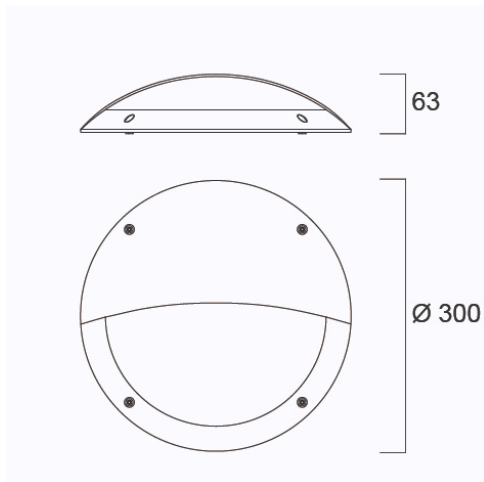

START SURFACE IP66 300MM EYELID WHT

Item No: 0049343

SYLVANIA

Eyelid accessory for Start Surface IP66 300mm diameter - white colour

Technical Assets

Dimensions (mm)

Photometrics

START SURFACE IP66 300MM EYELID WHT

Item No: 0049343

SYLVANIA

General data

Product name	START SURFACE IP66 300MM EYELID WHT
Technology	Accessory
Accessory type	Decorative
Housing	PC Polycarbonate
Environment	Indoor, Outdoor
General application	Hospitality
ETIM Class	EC002557
E-number FI	4274707
E-number SE	7505137
Warranty	5 years

Physical data

Housing colour	RAL 9003 - Signal white
Weight (kg)	0.155

Packaging

Product EAN number	5410288493435
Packaging single length / height (cm)	30.2
Packaging single width (cm)	30.5
Packaging single depth (cm)	7.5
DUN14 (inner)	15410288493432
Units per outer package	8
Packaging outer length / height (cm)	63.0
Packaging outer width (cm)	32.0
Packaging outer depth (cm)	31.0

Safety data

Glow Wire Test (°C)	650
---------------------	-----