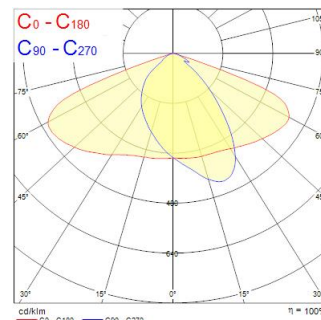

Photometrics