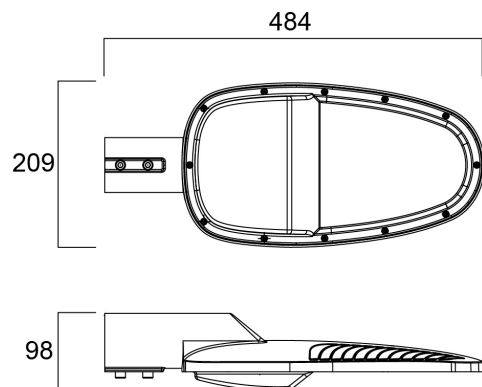

Zephyr Large 3500LM 4K CLI Grey

Item No: 0050072

SYLVANIA

PROTM

LED Lantern complete with 60mm side entry spigot and supplied with 0.5 metre mains supply cable, die-cast aluminium housing, polycarbonate cover, IP66, IK08, Class I, 4000K (Neutral White), Non-dimmable, 3500lm, 29W, 121lm/W, CRI80, Lifespan 90,000hrs L70:B50, (LxWxD) 484 x 209 x 98mm.

Technical Assets

Dimensions (mm)

Photometrics

Zephyr Large 3500LM 4K CLI Grey

Item No: 0050072

SYLVANIA

General data

Product name	Zephyr Large 3500LM 4K CLI Grey
Technology	LED
Cap/Base	N/A
Housing	Aluminium
General application	Education, Hospitality, Logistics & Industry, Office, Retail
Operating temperature range (°C)	-30°C...+50°C
Performance ambient temperature Tq (°C)	25
ETIM Class	EC000062
E-number FI	4579640
Warranty	5 years

Lifetime data

Lifespan L70 B50	90000
Lifespan L80 B50	90000
Lifespan L80 B20	90000

Zephyr Large 3500LM 4K CLI Grey

Item No: 0050072

Physical data

Housing colour	Grey
IP rating	IP66
IK rating	IK08
Diffuser material	PC Polycarbonate
Nominal Product Length (mm)	484
Nominal Product Width (mm)	209
Nominal Product Height (mm)	98
Weight (kg)	2.88

Packaging

Product EAN number	5410288500720
Packaging single length / height (cm)	51.7
Packaging single width (cm)	24.7
Packaging single depth (cm)	14.5
DUN14 (inner)	05410288500720
Units per outer package	1
Packaging outer length / height (cm)	51.7
Packaging outer width (cm)	24.7
Packaging outer depth (cm)	14.5