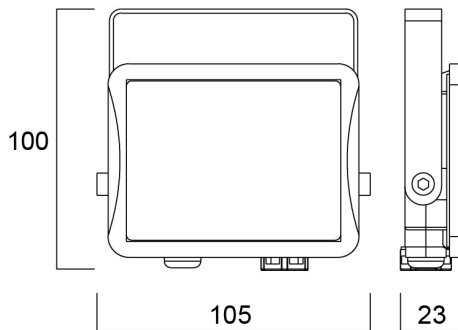

# Start Flood Flat IP65 950LM 830 Black

Item No: 0050105

**SYLVANIA**

The streamlined, durable, lightweight die-cast aluminium body makes Start Flood Flat a perfect choice for building facades, car parks, garages and construction areas. The product includes 1 m pre-wired stripped cable and fitting bracket for quick and easy installation and the universal mounting bracket allows wall or surface mounting with the possibility of vertical tilting. Black (RAL9017) housing, white reflector, 950 lm, 9 W, 106 lm/W, 3000K, non dimmable, CRI>80, IP65, IK06, Class I, lifespan L70:B50: 90000 hrs, 100 x 105 x 23 mm (L x W x H). Weight: 0.32kg.

### Dimensions (mm)

## Physical data

Housing colour	Black
IP rating	IP65
IK rating	IK06
Nominal Product Length (mm)	100
Nominal Product Width (mm)	105
Nominal Product Height (mm)	23
Weight (kg)	0.32

## Packaging

Product EAN number	5410288501055
Packaging single length / height (cm)	13.0
Packaging single width (cm)	5.5
Packaging single depth (cm)	15.5
DUN14 (inner)	15410288501052
Units per outer package	6
Packaging outer length / height (cm)	36.0
Packaging outer width (cm)	14.5
Packaging outer depth (cm)	17.5