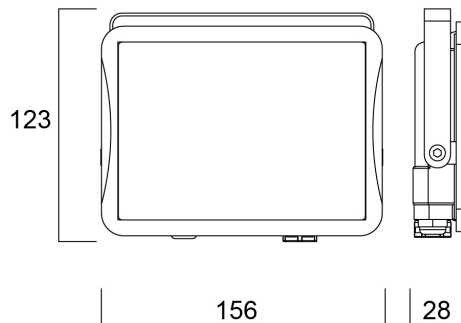

# Start Flood Flat IP65 2850LM 830 Black

Item No: 0050113

**SYLVANIA**

The streamlined, durable, lightweight die-cast aluminium body makes Start Flood Flat a perfect choice for building facades, car parks, garages and construction areas. The product includes 1 m pre-wired stripped cable and fitting bracket for quick and easy installation and the universal mounting bracket allows wall or surface mounting with the possibility of vertical tilting. Black (RAL9017) housing, white reflector, 2850 lm, 27 W, 106 lm/W, 3000K, non dimmable, CRI>80, IP65, IK06, Class I, lifespan L70:B50: 90000 hrs, 123 x 156 x 28 mm (L x W x H). Weight: 0.51kg.

### Dimensions (mm)

## Physical data

Housing colour	Black
IP rating	IP65
IK rating	IK06
Nominal Product Length (mm)	123
Nominal Product Width (mm)	156
Nominal Product Height (mm)	28
Weight (kg)	0.51

## Packaging

Product EAN number	5410288501130
Packaging single length / height (cm)	16.5
Packaging single width (cm)	4.5
Packaging single depth (cm)	17.5
DUN14 (inner)	15410288501137
Units per outer package	6
Packaging outer length / height (cm)	30.0
Packaging outer width (cm)	18.0
Packaging outer depth (cm)	19.5