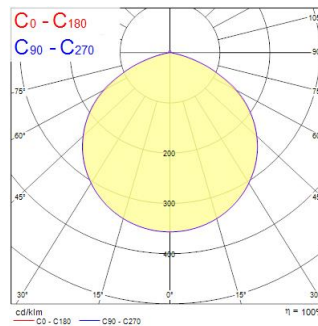

Technical Assets

Dimensions (mm)

Photometrics

Distance [m]	Cone diameter [m]	Beam diameter [m]	Beam diameter [ft]	Illuminance [lx]
0.5	1.55 1.52	0.775 0.76	2.54 2.49	14200 1444 1463
1.0	3.09 3.04	1.55 1.52	5.07 4.97	3567 3611 3682
1.5	4.64 4.57	2.32 2.28	7.61 7.47	1535 1571 1617
2.0	6.18 6.09	3.09 3.04	10.14 9.97	760 772 787
2.5	7.73 7.61	3.86 3.80	12.67 12.47	484 496 511
3.0	9.27 9.13	4.64 4.57	15.2 14.97	396 408 423

Distance [m] Cone diameter [m] Illuminance [lx]
 — C0 - C180 (Half beam angle: 113.4°)
 — C90 - C270 (Half beam angle: 114.2°)

Start Flood Flat IP65 10000LM 840 Black

Item No: 0050126

SYLVANIA

General data

Optical data

Fixture luminous flux (lm)	10000
Luminaire efficacy (lm/W)	137
Correlated colour temperature (k)	4000
Light colour	Neutral White
CRI (Ra)	80
Colour Variation Initial (SDCM)	SDCM5
Beam Angle (°)	110
Photobiological Risk Group	RG1