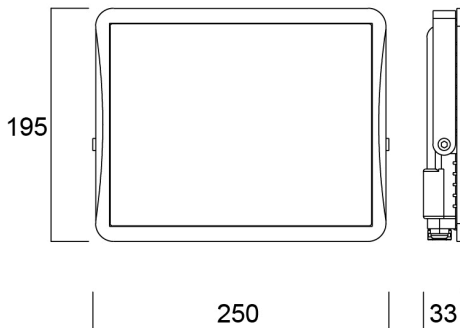

Start Flood Flat IP65 10000LM 840 Black

Item No: 0050126

SYLVANIA

The streamlined, durable, lightweight die-cast aluminium body makes Start Flood Flat a perfect choice for building facades, car parks, garages and construction areas. The product includes 1 m pre-wired stripped cable and fitting bracket for quick and easy installation and the universal mounting bracket allows wall or surface mounting with the possibility of vertical tilting. Black (RAL9017) housing, white reflector, 10000 lm, 73 W, 137 lm/W, 4000K, non dimmable, CRI>80, IP65, IK07, Class I, lifespan L70:B50: 90000 hrs, 195 x 250 x 33 mm (L x W x H). Weight: 1.19kg.

Technical Assets

Dimensions (mm)

Photometrics

Distance [m]	Cone diameter [m]	Beam diameter [m]	Beam diameter [ft]	Illuminance [lx]
0.5	1.55 1.52	0.775 0.76	2.54 2.49	14200 1444 1463
1.0	3.09 3.04	1.55 1.52	5.07 4.97	3567 3611 3682
1.5	4.64 4.57	2.32 2.28	7.61 7.47	1535 1571 1617
2.0	6.18 6.09	3.09 3.04	10.14 9.97	760 772 787
2.5	7.73 7.61	3.86 3.80	12.67 12.47	484 496 511
3.0	9.27 9.13	4.64 4.57	15.2 14.97	396 408 423

Distance [m] Cone diameter [m] Illuminance [lx]
 — C0 - C180 (Half beam angle: 113.4°)
 — C90 - C270 (Half beam angle: 114.2°)

Start Flood Flat IP65 10000LM 840 Black

Item No: 0050126

SYLVANIA

General data

Packaging

Product EAN number	5410288501260
Packaging single length / height (cm)	26.0
Packaging single width (cm)	5.0
Packaging single depth (cm)	22.5
DUN14 (inner)	15410288501267
Units per outer package	6
Packaging outer length / height (cm)	53.5
Packaging outer width (cm)	17.0
Packaging outer depth (cm)	24.5