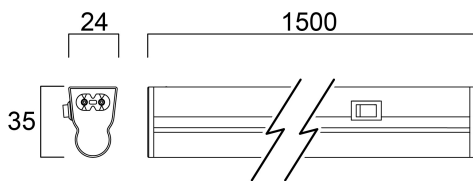

Technical Assets

Dimensions (mm)