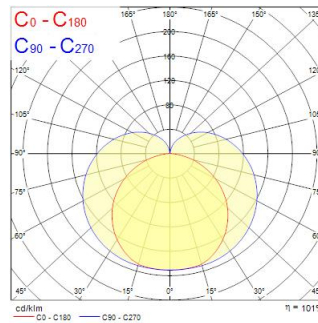

LED PIPE L1500 WW

Item No: 0051365

SYLVANIA

LED T5 replacement batten, seamless linking (up to 10M), ideal for direct lighting such as under cabinet or in kitchens, 120 degree beam angle, includes switch, includes 0.30m stripped cable, white polycarbonate body, includes standard and tilting brackets

Technical Assets

Dimensions (mm)

Photometrics

LED PIPE L1500 WW

Item No: 0051365

SYLVANIA

General data

Product name	LED PIPE L1500 WW
Technology	LED
Housing	PC Polycarbonate
General application	Residential & Consumer, Retail
Operating temperature range (°C)	-20°C...+40°C
Performance ambient temperature Tq (°C)	25
ETIM Class	EC000109
E-number FI	4278209
Warranty	3 years

Optical data

Fixture luminous flux (lm)	1450
Luminaire efficacy (lm/W)	100
Correlated colour temperature (k)	3000
Light colour	Warm White
CRI (Ra)	80
Beam Angle (°)	120
Photobiological Risk Group	RG0

Electrical data

Total power consumption (W)	14.5
Primary Supply/Product voltage - min (V)	220
Primary Supply/Product voltage - max (V)	240
Lamp power factor	0.7
Electrical protection	Class II
Dimmable	No
Drive current (mA)	150
Inrush Current (A)	100
Inrush Duration (µs)	150
Energy Efficiency Class (A->G) of contained light source	E
Nominal Frequency (Hz)	50/60Hz
Max. products per 10A C Breaker	87
Max. products per 13A C Breaker	113
Max. products per 16A C Breaker	142
Max. products per 20A C Breaker	174
Max. products per 10A B Breaker	51
Max. products per 13A B Breaker	68
Max. products per 16A B Breaker	84
Max. products per 20A B Breaker	105