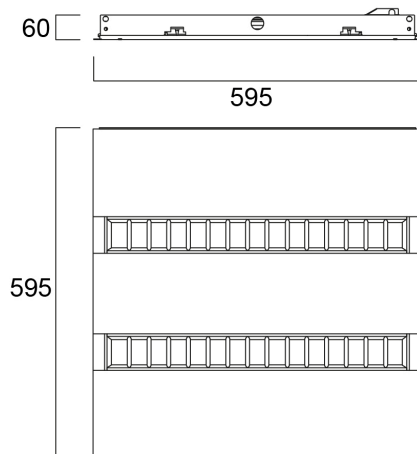

Technical Assets

Dimensions (mm)