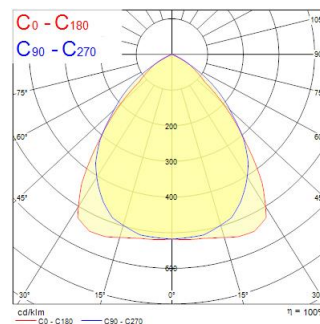

Photometrics