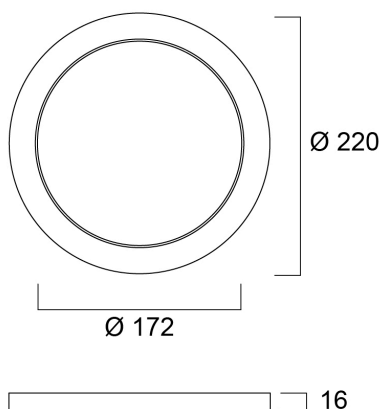

Brushed Chrome Bezel 220

Item No: 0053435

SYLVANIA

START

Brushed Chrome bezel as an optional accessory for START eco Downlight 5in1 (compatible SKU of 0053414). Can be attached to the product in a few seconds with the help of the magnetic design.

Technical Assets

Dimensions (mm)

Photometrics

General data

Product name	Brushed Chrome Bezel 220
Technology	Accessory
General application	Residential & Consumer
ETIM Class	EC002557
E-number FI	4278106
Warranty	3 years

Physical data

Nominal Product Length (mm)	220
Nominal Product Width (mm)	220
Nominal Product Height (mm)	16
Weight (kg)	0.12

Brushed Chrome Bezel 220

Item No: 0053435

Packaging

Product EAN number	5410288534350
Packaging single length / height (cm)	22.4
Packaging single width (cm)	22.4
Packaging single depth (cm)	2.0
DUN14 (inner)	15410288534357
Units per outer package	20
Packaging outer length / height (cm)	46.5
Packaging outer width (cm)	22.5
Packaging outer depth (cm)	24.0