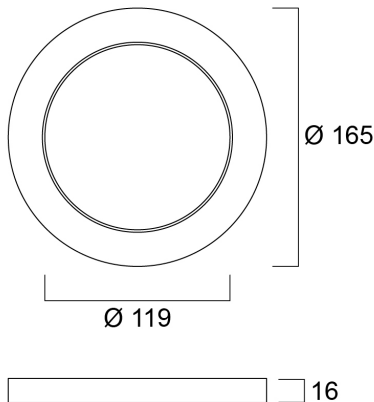

Black Bezel 165

Item No: 0053437

SYLVANIA

START

CE UK
CA

Black bezel as an optional accessory for START eco Downlight 5in1 (compatible SKUs of 0053412, 0053413). Can be attached to the product in a few seconds with the help of the magnetic design.

Technical Assets

Dimensions (mm)

Photometrics

General data

Product name	Black Bezel 165
Technology	Accessory
General application	Residential & Consumer
ETIM Class	EC002557
E-number FI	4278109
Warranty	3 years

Physical data

Nominal Product Length (mm)	165
Nominal Product Width (mm)	165
Nominal Product Height (mm)	16
Weight (kg)	0.085

Black Bezel 165

Item No: 0053437

Packaging

Product EAN number	5410288534374
Packaging single length / height (cm)	17.1
Packaging single width (cm)	17.1
Packaging single depth (cm)	2.0
DUN14 (inner)	15410288534371
Units per outer package	40
Packaging outer length / height (cm)	36.0
Packaging outer width (cm)	22.5
Packaging outer depth (cm)	36.0