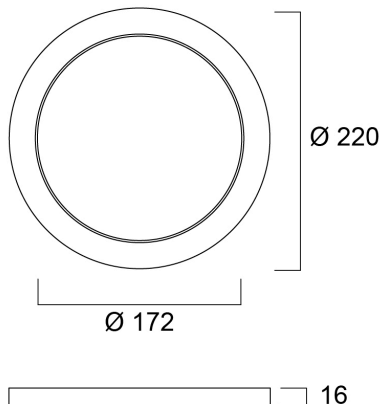

# Black Bezel 220

Item No: 0053438

**SYLVANIA**

**START**<sup>TM</sup>

**CE UK CA**

Black bezel as an optional accessory for START eco Downlight 5in1 (compatible SKU of 0053414). Can be attached to the product in a few seconds with the help of the magnetic design.

### Dimensions (mm)

### Physical data

Nominal Product Length (mm)	220
Nominal Product Width (mm)	220
Nominal Product Height (mm)	16
Weight (kg)	0.12

## Packaging

Product EAN number	5410288534381
Packaging single length / height (cm)	22.4
Packaging single width (cm)	22.4
Packaging single depth (cm)	2.0
DUN14 (inner)	15410288534388
Units per outer package	20
Packaging outer length / height (cm)	46.5
Packaging outer width (cm)	22.5
Packaging outer depth (cm)	24.0