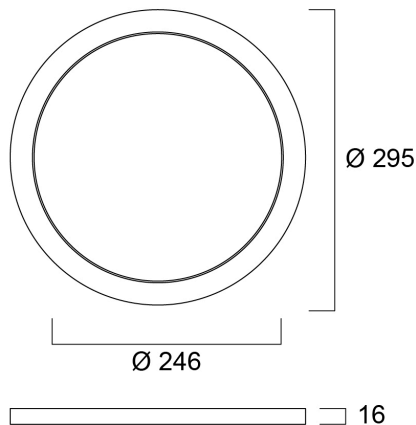

Black Bezel 295

Item No: 0053439

SYLVANIA

START

CE UK
CA

Black bezel as an optional accessory for START eco Downlight 5in1 (compatible SKUs of 0053415, 0053416). Can be attached to the product in a few seconds with the help of the magnetic design.

Technical Assets

Dimensions (mm)

Photometrics

General data

Product name	Black Bezel 295
Technology	Accessory
General application	Residential & Consumer
ETIM Class	EC002557
E-number FI	4278113
Warranty	3 years

Physical data

Nominal Product Height (mm)	16
Nominal Product Diameter (mm)	295
Weight (kg)	0.17

Black Bezel 295

Item No: 0053439

Packaging

Product EAN number	5410288534398
Packaging single length / height (cm)	29.9
Packaging single width (cm)	29.9
Packaging single depth (cm)	2.0
DUN14 (inner)	15410288534395
Units per outer package	10
Packaging outer length / height (cm)	31.5
Packaging outer width (cm)	22.5
Packaging outer depth (cm)	31.5