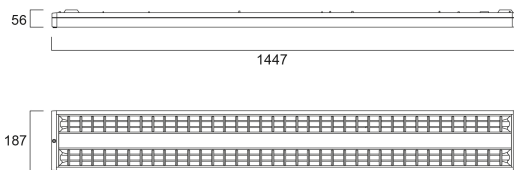

Technical Assets

Dimensions (mm)