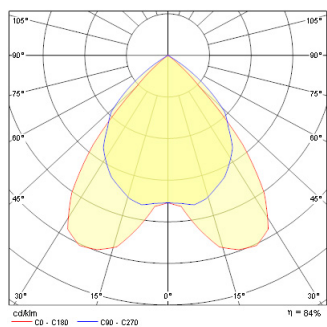

T16 SM 2x28W G5

Item No: 0054782

SYLVANIA

Technical Assets

Photometrics

Distance [m]	Cone diameter [m]	Beam diameter [m]	Beam angle [°]	Illuminance [lx]
0.5	0.00	0.00	80°	1415
1.0	0.00	0.00	80°	354
1.5	0.00	0.00	80°	155
2.0	0.00	0.00	80°	87
2.5	0.00	0.00	80°	55
3.0	0.00	0.00	80°	37

Distance [m] Cone diameter [m] Beam diameter [m] Beam angle [°] Illuminance [lx]

— C0 - C180 (Half beam angle: 0.0°)

T16 SM 2x28W G5

Item No: 0054782

SYLVANIA

General data

Product name	T16 SM 2x28W G5
Technology	Fluorescent
Housing	Steel
Mount	Ceiling surface mounting
Environment	Interior
General application	Education, Hospitality, Office, Retail
E-number FI	4273661
E-number Norway	3302921

Optical data

LOR (%)	84
Correlated colour temperature (k)	3000
Light colour	Warm White
Adjustable chromaticity	N
Distribution type	Direct

Electrical data

Light source included	0002766
Total power consumption (W)	56
Electrical protection	Class I
Control gear type	Electronic ballast
Control gear mounting	Integral
Energy Efficiency Class (A->G) of contained light source	F
Nominal Frequency (Hz)	50/60Hz

Physical data

Housing colour	White
IP rating	IP20
IK rating	IK07
Nominal Product Length (mm)	1305
Nominal Product Width (mm)	282
Nominal Product Height (mm)	52
Weight (kg)	3.96

Packaging

Product EAN number	5410288547824
Packaging single length / height (cm)	132.0
Packaging single width (cm)	6.5
Packaging single depth (cm)	30.0
DUN14 (inner)	05410288547824
Units per outer package	1
Packaging outer length / height (cm)	132.0
Packaging outer width (cm)	6.5
Packaging outer depth (cm)	30.0