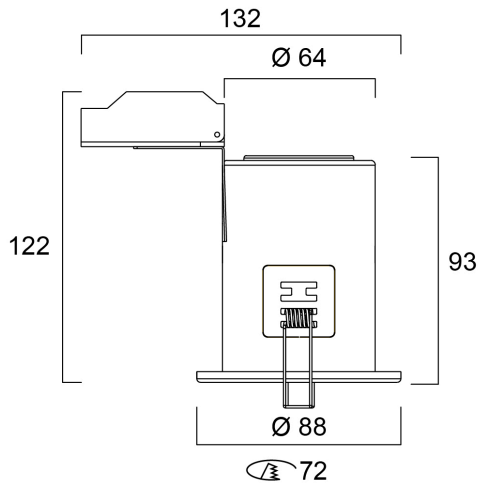

SylFire GU10 IP65 Fixed WHT

Item No: 0059778

SYLVANIA

START

Recessed fire rated housing frame to use with RefLED GU10 spotlight lamp Ø50mm - GU10 spotlight not included. Steel body, round bezel ring in white RAL9016 finish, fixed (not adjustable), IP65 (frontal) degree of protection, class II, outer dimensions (including wiring box): Ø88*122mm, cut-out Ø72mm. Fire rated 30, 60, 90 minutes. Suitable for internal environment only.

Technical Assets

Dimensions (mm)

Photometrics

SylFire GU10 IP65 Fixed WHT

Item No: 0059778

SYLVANIA

General data

Product name	SylFire GU10 IP65 Fixed WHT
Technology	Light Source Not Integrated
Cap/Base	GU10
General application	Residential & Consumer
ETIM Class	EC001744
Warranty	3 years

Physical data

Housing colour	RAL 9016 - Traffic white / Bezel
IP rating	IP65/20
IK rating	IK03
Nominal Product Height (mm)	122
Nominal Product Diameter (mm)	88
Weight (kg)	0.254
Recessed Depth (mm)	122

Packaging

Product EAN number	5410288597782
Packaging single length / height (cm)	12.0
Packaging single width (cm)	10.0
Packaging single depth (cm)	13.5
DUN14 (inner)	15410288597789
Units per outer package	40
Packaging outer length / height (cm)	62.0
Packaging outer width (cm)	29.0
Packaging outer depth (cm)	42.0