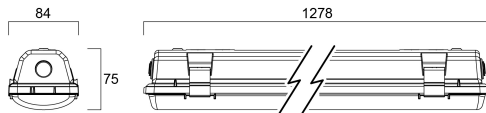

# START Waterproof Single 1200 IP65 2800lm 840

Item No: 0067947

**SYLVANIA**

Start Waterproof, integrated LED weatherproof luminaire, with UV stabilized flat diffuser and linear prisms designed to achieve uniform lit appearance, optimise light output and to reduce glare, 301 stainless steel diffuser clips and fixing brackets for surface mounting. Polycarbonate housing, Polycarbonate diffuser, 2750 lm, 22 W, 125 lm/W, 4000 K, drive current 350 mA, Non dimmable, CRI80, IP65, IK08, Class I, nominal average life (h):50000, 1278 mm x 84 mm x 75 mm ,energy class: A++ A+ A, D-mark

### Dimensions (mm)

## Physical data

Housing colour	Grey
IP rating	IP65
IK rating	IK08
Diffuser finish	Transparent
Diffuser material	PC Polycarbonate
Nominal Product Length (mm)	1278
Nominal Product Width (mm)	84
Nominal Product Height (mm)	75
Weight (kg)	1.61

## Packaging

Product EAN number	5410288679471
Packaging single length / height (cm)	137.2
Packaging single width (cm)	8.8
Packaging single depth (cm)	8.4
DUN14 (inner)	05410288679471
Units per outer package	1
Packaging outer length / height (cm)	137.2
Packaging outer width (cm)	8.8
Packaging outer depth (cm)	8.4