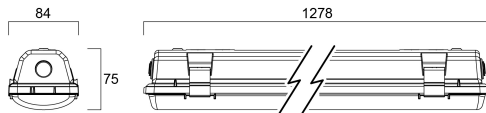

# START Waterproof Single 1200 IP65 MW 2800lm 840

Item No: 0067949

**SYLVANIA**

Start Waterproof, integrated LED weatherproof luminaire, with UV stabilized flat diffuser and linear prisms designed to achieve uniform lit appearance, optimise light output and to reduce glare, 301 stainless steel diffuser clips and fixing brackets for surface mounting. Polycarbonate housing, Polycarbonate diffuser, 2750lm, 25W, 110lm/W, 4000K, drive current 350mA, MW On/Off, CRI80, IP65, IK08, Class I, nominal average life (h):50000, 1278mm x 84mm x 75mm ,energy class: A++ A+ A, D-mark

### Dimensions (mm)

## Physical data

Housing colour	Grey
IP rating	IP65
IK rating	IK08
Diffuser finish	Transparent
Diffuser material	PC Polycarbonate
Nominal Product Length (mm)	1278
Nominal Product Width (mm)	84
Nominal Product Height (mm)	75
Weight (kg)	1.65

## Packaging

Product EAN number	5410288679495
Packaging single length / height (cm)	137.2
Packaging single width (cm)	8.8
Packaging single depth (cm)	8.4
DUN14 (inner)	05410288679495
Units per outer package	1
Packaging outer length / height (cm)	137.2
Packaging outer width (cm)	8.8
Packaging outer depth (cm)	8.4