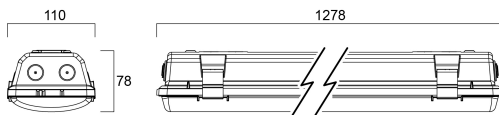

# START Waterproof Twin 1200 IP65 MW 4800lm 840

Item No: 0067950

**SYLVANIA**

Start Waterproof, integrated LED weatherproof luminaire, with UV stabilized flat diffuser and linear prisms designed to achieve uniform lit appearance, optimise light output and to reduce glare, 301 stainless steel diffuser clips and fixing brackets for surface mounting. Polycarbonate housing, Polycarbonate diffuser, 4800lm, 41W, 117lm/W, 4000K, drive current 1050mA, MW On/Off, CRI80, IP65, IK08, Class I, nominal average life (h):50000, 1278mm x 110mm x 78mm ,energy class: A++ A+ A, D-mark

### Dimensions (mm)