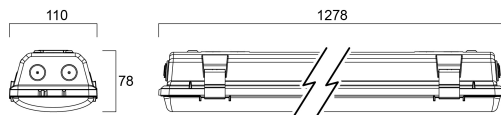

START Waterproof Twin 1200 IP65 DALI 4800lm 840

Item No: 0067952

Start Waterproof, integrated LED weatherproof luminaire, with UV stabilized flat diffuser and linear prisms designed to achieve uniform lit appearance, optimise light output and to reduce glare, 301 stainless steel diffuser clips and fixing brackets for surface mounting. Polycarbonate housing, Polycarbonate diffuser, 4800 lm, 38 W, 126 lm/W, 4000 K, drive current 1050 mA, DALI dimmable, CRI80, IP65, IK08, Class I, nominal average life (h):50000, 1278 mm x 110 mm x 78 mm ,energy class: A++ A+ A, D-mark

Technical Assets

Dimensions (mm)

Photometrics

Distance [m]	Cone diameter [m]	Beam diameter [m]	Beam diameter [m]	Illuminance [lx]
0.5	1.20 1.46	0.71 0.86	0.71 0.86	5431 500
1.0	2.41 2.91	1.42 1.72	1.42 1.72	1858 270
1.5	3.61 4.37	2.13 2.58	2.13 2.58	715 90
2.0	4.82 5.82	2.84 3.44	2.84 3.44	422 19.5
2.5	6.02 7.28	3.55 4.24	3.55 4.24	267 14
3.0	7.23 8.73	4.26 5.13	4.26 5.13	179 16

Distance [m] Cone diameter [m] Illuminance [lx]
 — C0 - C180 (Half beam angle: 111.0°)
 — C90 - C270 (Half beam angle: 100.0°)

START Waterproof Twin 1200 IP65 DALI 4800lm 840

Item No: 0067952

SYLVANIA

General data

Packaging

Product EAN number	5410288679525
Packaging single length / height (cm)	137.2
Packaging single width (cm)	11.6
Packaging single depth (cm)	8.4
DUN14 (inner)	05410288679525
Units per outer package	1
Packaging outer length / height (cm)	137.2
Packaging outer width (cm)	11.6
Packaging outer depth (cm)	8.4