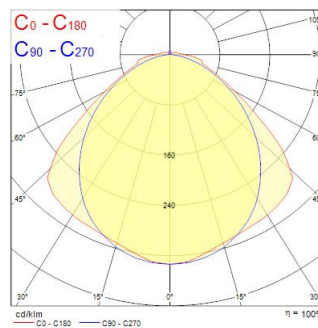

Technical Assets

Dimensions (mm)

Photometrics

Distance [m]	Cone diameter [m]	Beam diameter [m]	Beam diameter [m]	Illuminance [lx]
0.5	1.20 1.46	0.71 0.86	0.71 0.86	5431 500
1.0	2.41 2.91	1.42 1.72	1.42 1.72	1858 270
1.5	3.61 4.37	2.13 2.58	2.13 2.58	715 90
2.0	4.82 5.82	2.84 3.44	2.84 3.44	422 19.5
2.5	6.02 7.28	3.55 4.24	3.55 4.24	267 14
3.0	7.23 8.73	4.26 5.13	4.26 5.13	179 16

Distance [m] Cone diameter [m] Illuminance [lx]
 — C0 - C180 (Half beam angle: 111.0°)
 — C90 - C270 (Half beam angle: 100.0°)

START Waterproof Twin 1200 IP65 DALI 4800lm 840

Item No: 0067952

SYLVANIA

General data