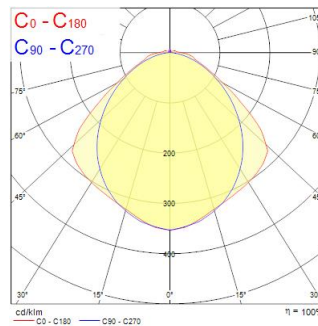

### Dimensions (mm)

### Photometrics

Distance [m]	Cone diameter [m]	Beam diameter [m]	Illuminance [lx]
0.5	1.13 1.42	0.71 0.91	200 41
1.0	2.26 2.84	1.42 1.82	71 10
1.5	3.39 4.26	2.13 2.73	31 6
2.0	4.52 5.67	2.84 3.54	15 3
2.5	5.65 7.09	3.54 4.44	11 1
3.0	6.78 8.51	4.25 5.35	9 1

Distance [m]    Cone diameter [m]    Beam diameter [m]    Illuminance [lx]  
 — C0 - C180 (Half beam angle: 105.0°)  
 — C90 - C270 (Half beam angle: 97.0°)