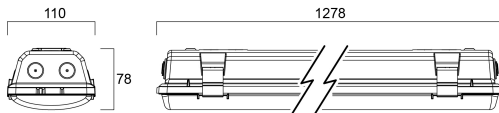

# START Waterproof Twin 1200 IP65 EM 4800lm 840

Item No: 0067954

**SYLVANIA**

Start Waterproof, integrated LED weatherproof luminaire, with UV stabilized flat diffuser and linear prisms designed to achieve uniform lit appearance, optimise light output and to reduce glare, 301 stainless steel diffuser clips and fixing brackets for surface mounting. Polycarbonate housing, Polycarbonate diffuser, 4800 lm, 42 W, 115 lm/W, 4000 K, drive current 1050 mA, Non dimmable, 3 hours emergency, CRI80, IP65, IK08, Class I, nominal average life (h):50000, 1278 mm x 110 mm x 78 mm ,energy class: A++ A+ A, D-mark

### Dimensions (mm)

## Packaging

Product EAN number	5410288679549
Packaging single length / height (cm)	137.2
Packaging single width (cm)	11.6
Packaging single depth (cm)	8.4
DUN14 (inner)	05410288679549
Units per outer package	1
Packaging outer length / height (cm)	137.2
Packaging outer width (cm)	11.6
Packaging outer depth (cm)	8.4