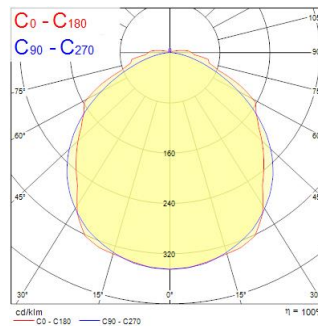

### Dimensions (mm)

### Photometrics

Distance [m]	Cone diameter [m]	Beam diameter [m]	Illuminance [lx]
0.5	1.29	0.71	543
	1.37	E/C90 54.3°	540
1.0	2.78	E/C90 54.3°	138
	2.75	E/C90 53.8°	140
1.5	4.17	E/C90 54.3°	60
	4.10	E/C90 53.8°	62
2.0	5.57	E/C90 54.3°	36
	5.47	E/C90 53.8°	38
2.5	6.96	E/C90 54.3°	21
	6.83	E/C90 53.8°	22
3.0	8.35	E/C90 54.3°	15
	8.20	E/C90 53.8°	16

Distance [m]      Cone diameter [m]      Illuminance [lx]  
 — C0 - C180 (Half beam angle: 107.6°)  
 — C90 - C270 (Half beam angle: 108.6°)