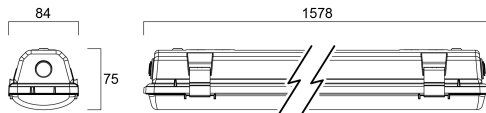

# START Waterproof Single 1500 IP65 4000lm 840

Item No: 0067955

**SYLVANIA**

Start Waterproof, integrated LED weatherproof luminaire, with UV stabilized flat diffuser and linear prisms designed to achieve uniform lit appearance, optimise light output and to reduce glare, 301 stainless steel diffuser clips and fixing brackets for surface mounting. Polycarbonate housing, Polycarbonate diffuser, 3950 lm, 35 W, 119 lm/W, 4000 K, drive current 1050 mA, Non dimmable, CRI80, IP65, IK08, Class I, nominal average life (h):50000, 1578 mm x 84 mm x 75 mm ,energy class: A++ A+ A, D-mark

### Dimensions (mm)

## Physical data

Housing colour	Grey
IP rating	IP65
IK rating	IK08
Diffuser finish	Transparent
Diffuser material	PC Polycarbonate
Nominal Product Length (mm)	1578
Nominal Product Width (mm)	84
Nominal Product Height (mm)	75
Weight (kg)	2.08

## Packaging

Product EAN number	5410288679556
Packaging single length / height (cm)	167.2
Packaging single width (cm)	8.8
Packaging single depth (cm)	8.4
DUN14 (inner)	05410288679556
Units per outer package	1
Packaging outer length / height (cm)	167.2
Packaging outer width (cm)	8.8
Packaging outer depth (cm)	8.4