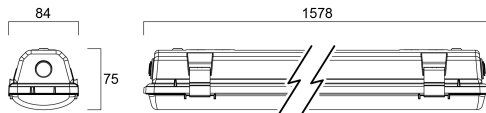

START Waterproof Single 1500 IP65 MW 4000lm 840

Item No: 0067957

SYLVANIA

Start Waterproof, integrated LED weatherproof luminaire, with UV stabilized flat diffuser and linear prisms designed to achieve uniform lit appearance, optimise light output and to reduce glare, 301 stainless steel diffuser clips and fixing brackets for surface mounting. Polycarbonate housing, Polycarbonate diffuser, 3950lm, 36W, 110lm/W, 4000K, drive current 1050mA, MW On/Off, CRI80, IP65, IK08, Class I, nominal average life (h):50000, 1578mm x 84mm x 75mm ,energy class: A++ A+ A, D-mark

Technical Assets

Dimensions (mm)

Photometrics

Distance [m]	Cone diameter [m]	Beam diameter [m]	Illuminance [lx]
0.5	1.29	0.43*	543
	1.37	0.46*	540
		0.49*	539
1.0	2.78	0.86*	137
	2.75	0.91*	138
		0.94*	140
1.5	4.17	1.29*	80
	4.10	1.34*	80
		1.37*	81
2.0	5.57	1.74*	58
	5.47	1.81*	58
		1.84*	58
2.5	6.96	2.19*	45
	6.83	2.26*	45
		2.33*	45
3.0	8.35	2.64*	35
	8.20	2.71*	35
		2.78*	35

Distance [m] Cone diameter [m] Illuminance [lx]
 — C0 - C180 (Half beam angle: 107.6°)
 — C90 - C270 (Half beam angle: 108.6°)

START Waterproof Single 1500 IP65 MW 4000lm 840

Item No: 0067957

SYLVANIA

General data

Packaging

Product EAN number	5410288679570
Packaging single length / height (cm)	167.2
Packaging single width (cm)	8.8
Packaging single depth (cm)	8.4
DUN14 (inner)	05410288679570
Units per outer package	1
Packaging outer length / height (cm)	167.2
Packaging outer width (cm)	8.8
Packaging outer depth (cm)	8.4