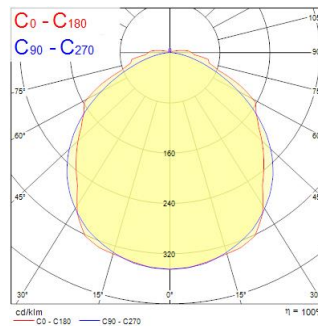

Technical Assets

Dimensions (mm)

Photometrics

Distance [m]	Cone diameter [m]	Beam diameter [m]	Illuminance [lx]
0.5	1.29	0.43*	543
	1.37	0.46*	540
		0.49*	539
1.0	2.78	0.86*	137
	2.75	0.91*	138
		0.94*	140
1.5	4.17	1.29*	80
	4.10	1.34*	80
		1.37*	81
2.0	5.57	1.74*	58
	5.47	1.81*	58
		1.84*	58
2.5	6.96	2.19*	45
	6.83	2.26*	45
		2.33*	45
3.0	8.35	2.64*	35
	8.20	2.71*	35
		2.78*	35

Distance [m] Cone diameter [m] Illuminance [lx]
 — C0 - C180 (Half beam angle: 107.6°)
 — C90 - C270 (Half beam angle: 108.6°)

START Waterproof Single 1500 IP65 MW 4000lm 840

Item No: 0067957

SYLVANIA

General data