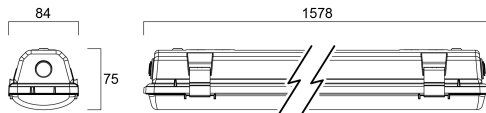

Technical Assets

Dimensions (mm)