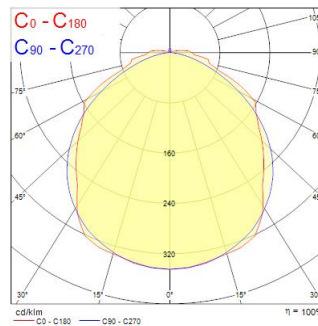

Photometrics

Distance [m]	Cone diameter [m]	Beam diameter [m]	Illuminance [lx]
0.5	1.29	543"	503
	1.37	543"	540
		538"	559
1.0	2.78	1087"	125
	2.75	1087"	138
		1087"	140
1.5	4.17	1631"	60
	4.10	1631"	65
		1631"	62
2.0	5.57	2175"	35
	5.47	2175"	38
		2175"	36
2.5	6.96	2719"	22
	6.83	2719"	24
		2719"	23
3.0	8.35	3263"	15
	8.20	3263"	16
		3263"	16