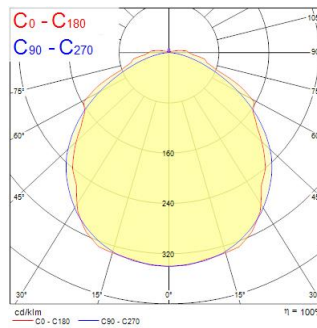

Technical Assets

Dimensions (mm)

Photometrics

Distance [m]	Cone diameter [m]	Beam diameter [m]	Illuminance [lx]
0.5	1.39	0.71	543
	1.37	0.69	540
1.0	2.78	1.42	135
	2.75	1.40	133
1.5	4.17	2.13	90
	4.10	2.10	87
2.0	5.57	2.84	68
	5.47	2.80	66
2.5	6.96	3.55	54
	6.83	3.50	53
3.0	8.35	4.26	45
	8.20	4.20	44

Distance [m] Cone diameter [m] Illuminance [lx]
 — C0 - C180 (Half beam angle: 107.6°)
 — C90 - C270 (Half beam angle: 108.6°)

START Waterproof Single 1500 IP65 EM 4000lm 840

Item No: 0067961

SYLVANIA

General data