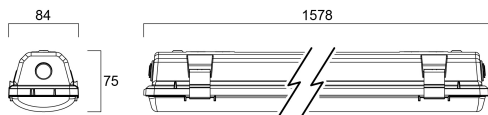

START Waterproof Single 1500 IP65 EM 4000lm 840

Item No: 0067961

Start Waterproof, integrated LED weatherproof luminaire, with UV stabilized flat diffuser and linear prisms designed to achieve uniform lit appearance, optimise light output and to reduce glare, 301 stainless steel diffuser clips and fixing brackets for surface and wall mounting. Polycarbonate housing, Polycarbonate diffuser, 3950lm, 37 W, 107 lm/W, 4000 K, drive current 1050 mA, non dimmable, 3 hours emergency, CRI 80, IP65, IK08, Class I, nominal average life (h): 50000, 1578mm x 84mm x 75mm, energy class: A++ A+ A, D-mark

Technical Assets

Dimensions (mm)

Photometrics

Distance [m]	Cone diameter [m]	Beam diameter [m]	Illuminance [lx]
0.5	1.39	0.71	543
	1.37	0.69	540
1.0	2.78	1.42	135
	2.75	1.40	133
1.5	4.17	2.13	90
	4.10	2.10	87
2.0	5.57	2.84	68
	5.47	2.80	66
2.5	6.96	3.55	54
	6.83	3.50	53
3.0	8.35	4.26	45
	8.20	4.20	44

Distance [m] Cone diameter [m] Illuminance [lx]
 — C0 - C180 (Half beam angle: 107.6°)
 — C90 - C270 (Half beam angle: 108.6°)

START Waterproof Single 1500 IP65 EM 4000lm 840

Item No: 0067961

SYLVANIA

General data

Packaging

Product EAN number	5410288679617
Packaging single length / height (cm)	167.2
Packaging single width (cm)	8.8
Packaging single depth (cm)	8.4
DUN14 (inner)	05410288679617
Units per outer package	1
Packaging outer length / height (cm)	167.2
Packaging outer width (cm)	8.8
Packaging outer depth (cm)	8.4