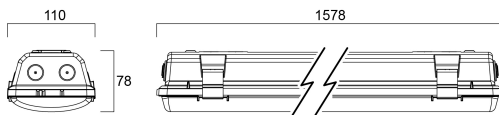

Technical Assets

Dimensions (mm)

Photometrics

Distance [m]	Cone diameter [m]	Beam diameter [m]	Illuminance [lx]
0.5	1.15 1.54	0.07 0.09	1100 1090 354
1.0	2.29 3.08	0.14 0.18	270 268 225
1.5	3.44 4.62	0.21 0.27	124 121 100
2.0	4.58 6.16	0.28 0.36	69 68 58
2.5	5.73 7.70	0.35 0.45	44 44 38
3.0	6.88 9.24	0.42 0.54	31 31 25

Distance [m] Cone diameter [m] Illuminance [lx]
 — C0 - C180 (Half beam angle: 114.0°)
 — C90 - C270 (Half beam angle: 97.8°)

START Waterproof T 1500 HO IP65 8500lm 840

Item No: 0068084

SYLVANIA

General data

Item No: 0068084

Physical data

IP rating	IP65
IK rating	IK08
Diffuser material	UV stabilized PC Polycarbonate
Nominal Product Length (mm)	1578
Nominal Product Width (mm)	110
Nominal Product Height (mm)	78
Weight (kg)	2.49

Packaging

Product EAN number	5410288680842
Packaging single length / height (cm)	167.2
Packaging single width (cm)	11.6
Packaging single depth (cm)	8.4
DUN14 (inner)	05410288680842
Units per outer package	1
Packaging outer length / height (cm)	167.2
Packaging outer width (cm)	11.6
Packaging outer depth (cm)	8.4