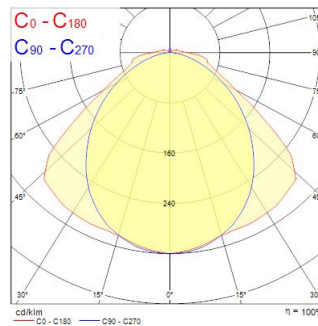

Technical Assets

Dimensions (mm)

Photometrics

Distance [m]	Cone diameter [m]	Beam diameter [m]	Illuminance [lx]
0.5	1.15 1.54	0.07 0.09	1100 1090 354
1.0	2.29 3.08	0.14 0.18	270 268 225
1.5	3.44 4.62	0.21 0.27	124 121 100
2.0	4.58 6.16	0.28 0.36	69 68 58
2.5	5.73 7.70	0.35 0.45	44 44 38
3.0	6.88 9.24	0.42 0.54	31 31 25

Distance [m] Cone diameter [m] Illuminance [lx]
 — C0 - C180 (Half beam angle: 114.0°)
 — C90 - C270 (Half beam angle: 97.8°)

START Waterproof T 1500 HO IP65 8500lm 840

Item No: 0068084

SYLVANIA

General data

Optical data

Fixture luminous flux (lm)	8500
Luminaire efficacy (lm/W)	135
Correlated colour temperature (k)	4000
Light colour	Neutral White
CRI (Ra)	80
Colour Variation Initial (SDCM)	SDCM5
Beam Angle (°)	100
Photobiological Risk Group	RG1