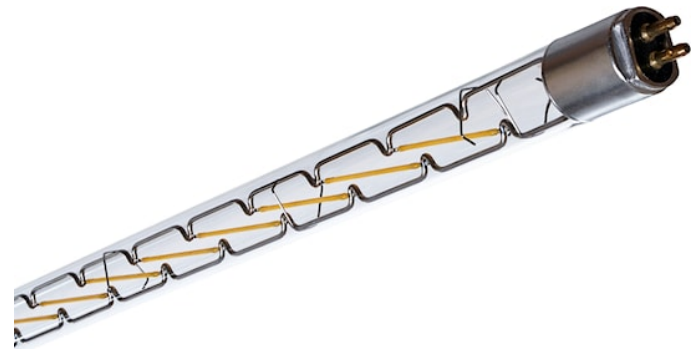

LED Helios T5-1449mm Clear 930

Item No: 0085521

SYLVANIA

SpecialITE[®]

- Helios is an entirely new class of linear LED light source with exceptionally high system performance, - Outstanding operative efficacy of 180lm/w, - omnidirectional 360degree radiation, - More uniform surface luminance, - Consistent lumen output and colour temperature, - Hermetically closed tubes, - no escape of silicone vapour from LED's which can disrupt industrial processes, - No entry of sulphur or other LED damaging gases, - Remote driver allows full dimming and controllability, - Can tolerate high ambient temperatures >50 degrees Celsius

Technical Assets

Dimensions (mm)

G5

Photometrics

LED Helios T5-1449mm Clear 930

Item No: 0085521

SYLVANIA

General data

Product name	LED Helios T5-1449mm Clear 930
Technology	LED
Lamp shape	Linear
Cap/Base	G5
Lamp finish	Clear
Built in presence detector	NONE
General application	Education, Hospitality, Museums & Galleries, Office, Residential & Consumer, SPG
Virtual assistant compatibility	N/A
ETIM Class	EC001959
Warranty	5 years