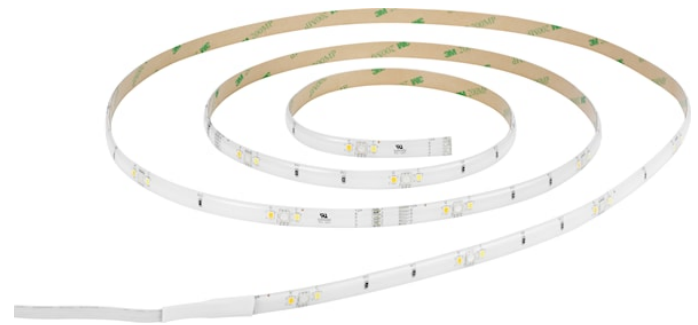

SylStrip 2M RGBW SST

Item No: 0090099

SYLVANIA

YourHome™

Fun, versatile Smart LED strip lights with easy DIY installation, customizable colours, and dynamic effects to elevate home lighting and décor. Transform space with pre-set scenes and sync RGB lights with music for an immersive experience. More than 16 million colour combinations to choose from. Works effortlessly with SylSmart Home App, Amazon Alexa, Google Assistant, Siri Shortcuts and IR remote for seamless control and convenience. Adjustable brightness from 1% to 100% with wireless dimming function for perfect illumination. Quick and easy installation with 3M glue tape. Flexible and cuttable design for easy customization. Equipped with EU plug

Technical Assets

Dimensions (mm)

Photometrics

General data

Product name	SylStrip 2M RGBW SST
Technology	LED
Cap/Base	N/A
Mount	Built-in
General application	Hospitality, Residential & Consumer, Retail
ETIM Class	EC002706
E-number FI	4279568
Warranty	3 years

Optical data

Luminaire efficacy (lm/W)	69
Light colour	RGB+Tuneable White
CRI (Ra)	80
Photobiological Risk Group	RG1

SylStrip 2M RGBW SST

Item No: 0090099

Electrical data

Emergency type	
Total power consumption (W)	5
Supply current (A)	0.04
Primary Supply/Product voltage - min (V)	220.0
Primary Supply/Product voltage - max (V)	240.0
Lamp power factor	0.5
Electrical protection	Class II
Dimmable	Yes
Dimming method	Other
Inrush Current (A)	8.9
Inrush Duration (µs)	100
Energy Efficiency Class (A->G) of contained light source	E
Nominal Frequency (Hz)	50/60Hz