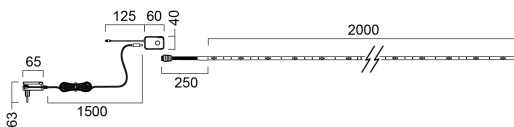

Technical Assets

Dimensions (mm)

Photometrics

General data

Product name	SylStrip 2M RGBW SST
Technology	LED
Cap/Base	N/A
Mount	Built-in
General application	Hospitality, Residential & Consumer, Retail
ETIM Class	EC002706
E-number FI	4279568
Warranty	3 years

Optical data

Luminaire efficacy (lm/W)	69
Light colour	RGB+Tuneable White
CRI (Ra)	80
Photobiological Risk Group	RG1

SylStrip 2M RGBW SST

Item No: 0090099

Electrical data

Emergency type	
Total power consumption (W)	5
Supply current (A)	0.04
Primary Supply/Product voltage - min (V)	220.0
Primary Supply/Product voltage - max (V)	240.0
Lamp power factor	0.5
Electrical protection	Class II
Dimmable	Yes
Dimming method	Other
Inrush Current (A)	8.9
Inrush Duration (µs)	100
Energy Efficiency Class (A->G) of contained light source	E
Nominal Frequency (Hz)	50/60Hz

Lifetime data

Lifespan L70 B50 | 25000

Physical data

IP rating	IP20
IK rating	IK02
Nominal Product Length (mm)	2250
Nominal Product Width (mm)	10
Nominal Product Height (mm)	3
Weight (kg)	0.195

Packaging

Product EAN number	5410288900995
Packaging single length / height (cm)	13.0
Packaging single width (cm)	7.1
Packaging single depth (cm)	12.2
DUN14 (inner)	15410288900992
Units per outer package	6
Packaging outer length / height (cm)	28.5
Packaging outer width (cm)	23.6
Packaging outer depth (cm)	16.1