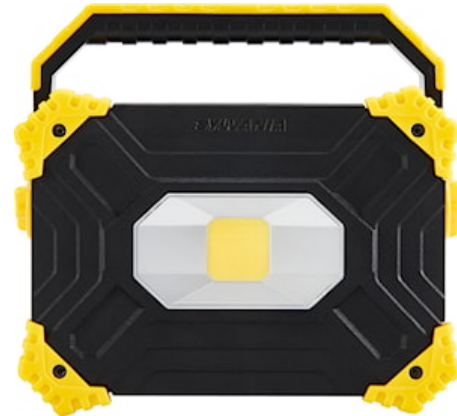

SylWork Flood Rechargeable

Item No: 0090204

SYLVANIA

YourHome™

SylWork offers a range of high-performance LED work lights, available in both mains-powered and battery-operated models. Designed for maximum versatility, SylWork provides reliable, temporary lighting for a variety of DIY projects, including home decorating, household repairs, cleaning, tidying, and general maintenance tasks. The SylWork Flood Rechargeable is a battery-operated floodlight, ideal for worksite tasks, maintenance work, camping, and outdoor activities. Designed for convenience, it features a built-in hook for hands-free use and offers up to four hours of operating time with a two-step dimming function for adjustable brightness. Emitting a 4000K cool white light, it provides clear, balanced illumination for any task. Additionally, it doubles as a power bank, allowing you to charge mobile devices. Built for durability and practicality, it fully charges in just four hours and comes with a three-year warranty.

Technical Assets

Photometrics

General data

Product name	SylWork Flood Rechargeable
Technology	LED
Cap/Base	N/A
Housing	ABS Plastic
Mount	Other
Built in presence detector	NONE
General application	Residential & Consumer
Operating temperature range (°C)	-10°C...+35°C
Performance ambient temperature Tq (°C)	25
ETIM Class	EC000694
Warranty	3 years

Optical data

Fixture luminous flux (lm)	900
Correlated colour temperature (k)	4000
Light colour	Cool White
CRI (Ra)	80
Colour Variation Initial (SDCM)	SDCM6
Beam Angle (°)	110
Distribution type	None
Photobiological Risk Group	RG1

SylWork Flood Rechargeable

Item No: 0090204

SYLVANIA

Electrical data

Emergency type	
Total power consumption (W)	10
Supply current (A)	2
THD (at 230 V, 50 Hz, full load, at 100% dimming level) ≤ xx.x %	1
Electrical protection	Class III
Control gear type	Not required
Dimmable	No
Dimming method	N/A
Nominal Frequency (Hz)	DC
Max. products per 10A C Breaker	1
Max. products per 16A C Breaker	1