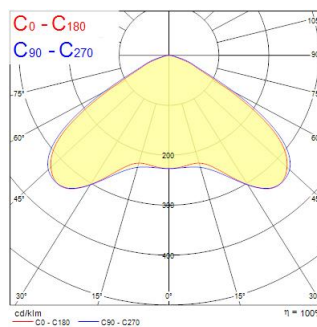

### Dimensions (mm)

### Photometrics

Distance [m]	Cone diameter [m]	Beam diameter [m]	Beam diameter [ft]	Beam diameter [in]	Illuminance [lx]
0.5	1.71 1.64	0.07	0.23	2.91	1667
1.0	3.42 3.26	0.14	0.46	5.82	417
1.5	5.13 4.91	0.21	0.69	8.73	184
2.0	6.85 6.55	0.28	0.92	11.64	104
2.5	8.56 8.19	0.35	1.15	14.55	67
3.0	10.27 9.83	0.42	1.38	17.46	44

Distance [m]      Cone diameter [m]      Illuminance [lx]

— C0 - C180 (Half beam angle: 117.2°)      — C90 - C270 (Half beam angle: 119.4°)