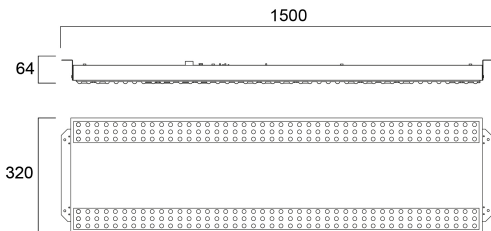

# SPORTSBAY 1500MM 18KLM 840 Double Switch

Item No: 0098641

**SYLVANIA**

**PRO**<sup>TM</sup>

SportsBay luminaire developed for sports halls with 18400lumens, 118W, 156lm/W, 4000K, CRI 80, wide beam 117°optic, non dimmable, 3 step MacAdam ellipse, Class 1, 220-240V, IP20, IK10, lifespan 100Khrs L70B50, (LxWxH) 1500x320x66mm. Ball-impact-resistance according to VDE 0710-13. Supplied with double switch capability.

### Dimensions (mm)

## Physical data

Housing colour	RAL 9016 - Traffic white / Bezel
IP rating	IP20
IK rating	IK10
Nominal Product Length (mm)	1500
Nominal Product Width (mm)	320
Nominal Product Height (mm)	66
Weight (kg)	11.8

## Packaging

Product EAN number	5410288986418
Packaging single length / height (cm)	154.1
Packaging single width (cm)	34.1
Packaging single depth (cm)	7.3
DUN14 (inner)	05410288986418
Units per outer package	1
Packaging outer length / height (cm)	154.1
Packaging outer width (cm)	34.1
Packaging outer depth (cm)	7.3