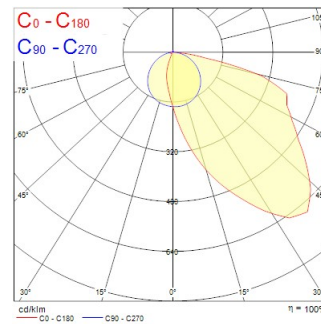

OPTIX RECESSED 1200 ASYMMETRIC 3000K SSC

Item No: 2021684

Concord

OPTIX RECESSED 1200 ASYMMETRIC 3000K SSC is a ceiling recessed LED Linear luminaire with Asymmetric Aluminium Reflector, Asymmetric Light Distribution, Luminaire Dimensions: 1196x293x52mm, Sylvania White body colour, IP20, IK07, SylSmart Standalone controlled, Low LED flicker (+/-5%), Warm White (3000K) LED Colour Temperature, 3380lm, 31W, 109lm/W efficacy, CRI>80, 3 SDCM (3-step MacAdam ellipse) LED Colour Consistency, lifespan: 58,000 hours L90B10.

Technical Assets

Dimensions (mm)

Photometrics

OPTIX RECESSED 1200 ASYMMETRIC 3000K SSC

Item No: 2021684

Concord

General data

Product name	OPTIX RECESSED 1200 ASYMMETRIC 3000K SSC
Technology	LED
Cap/Base	N/A
Housing	Steel
Mount	Ceiling recessed mounting
Built in presence detector	NONE
General application	Education
Operating temperature range (°C)	10°C...+25°C
Performance ambient temperature Tq (°C)	25
Virtual assistant compatibility	N/A
ETIM Class	EC002892
Warranty	5 years

Optical data

Fixture luminous flux (lm)	3380
Luminaire efficacy (lm/W)	109
Correlated colour temperature (k)	3000
Light colour	Warm White
CRI (Ra)	80
Colour Variation Initial (SDCM)	SDCM3
Distribution type	Asymmetric
Photobiological Risk Group	RG0