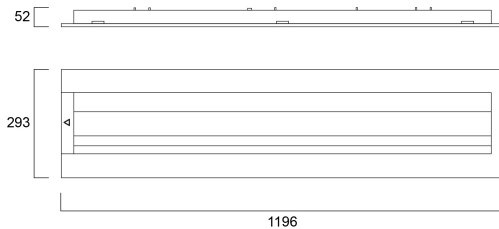

Technical Assets

Dimensions (mm)