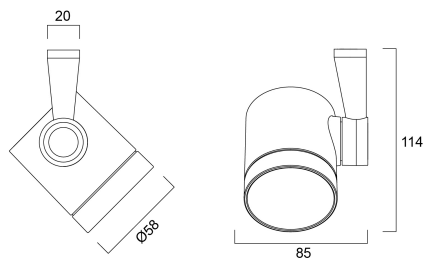

BEACON ES50 3/C BLACK 240V

Item No: 2041884

Concord

Technical Assets

Dimensions (mm)

Photometrics

Distance [m]	Cone diameter [m]	Beam diameter [m]	Illuminance [lx]
0.5	0.22	0.22	830
1.0	0.45	0.45	415
1.5	0.67	0.67	277
2.0	0.89	0.89	207
2.5	1.12	1.12	151
3.0	1.34	1.34	110

Distance [m] Cone diameter [m] Illuminance [lx]
C0 - C180 (Half beam angle: 25.2°)

BEACON ES50 3/C BLACK 240V

Item No: 2041884

Concord

General data

Product name	BEACON ES50 3/C BLACK 240V
Technology	Light Source Not Integrated
Housing	Aluminium
Mount	Track mounting
Environment	Interior
General application	Hospitality, Museums & Galleries, Retail
ETIM Class	EC001744
E-number FI	4276126
E-number SE	7416262
E-number Norway	3223670
Warranty	5 years

Physical data

Housing colour	Black
IP rating	IP20
Nominal Product Width (mm)	85
Nominal Product Height (mm)	114
Nominal Product Diameter (mm)	58
Max. Lamp Diameter (mm) - D	58
Weight (kg)	0.31

Packaging

Product EAN number	5025768418848
Packaging single length / height (cm)	17.5
Packaging single width (cm)	15.0
Packaging single depth (cm)	17.5
Units per outer package	1
Packaging outer length / height (cm)	17.5
Packaging outer width (cm)	15.0
Packaging outer depth (cm)	17.5