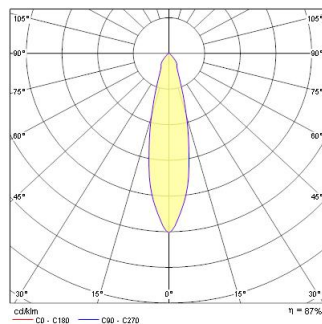

BEACON ES50 3/C BLACK 240V

Item No: 2041884

Concord

Technical Assets

Dimensions (mm)

Photometrics

Distance [m]	Cone diameter [m]	Beam diameter [m]	Illuminance [lx]
0.5	0.22	0.22	830
1.0	0.45	0.45	415
1.5	0.67	0.67	277
2.0	0.89	0.89	207
2.5	1.12	1.12	151
3.0	1.34	1.34	110

Distance [m] Cone diameter [m] Illuminance [lx]
C0 - C180 (Half beam angle: 25.2°)

BEACON ES50 3/C BLACK 240V

Item No: 2041884

Concord

General data

Product name	BEACON ES50 3/C BLACK 240V
Technology	Light Source Not Integrated
Housing	Aluminium
Mount	Track mounting
Environment	Interior
General application	Hospitality, Museums & Galleries, Retail
ETIM Class	EC001744
E-number FI	4276126
E-number SE	7416262
E-number Norway	3223670
Warranty	5 years

Optical data

LOR (%)	87
Light colour	N/A
Adjustable chromaticity	N
Beam Angle (°)	25
Distribution type	Adjustable

Electrical data

Light source included	Fixture without Lightsource
Primary Supply/Product voltage - min (V)	220
Primary Supply/Product voltage - max (V)	240
Electrical protection	Class I

Physical data

Housing colour	Black
IP rating	IP20
Nominal Product Width (mm)	85
Nominal Product Height (mm)	114
Nominal Product Diameter (mm)	58
Max. Lamp Diameter (mm) - D	58
Weight (kg)	0.31

Packaging