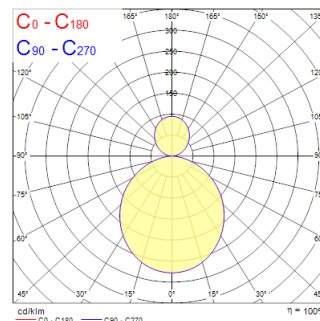

# Nilo 1200 Direct/Indirect 3000K DALI EM White

Item No: 2050612

Concord

Nilo is a 360° curve-shaped luminaire with a striking, minimalistic design, perfect for retail, hospitality, and office environments. The product can be suspended at different heights to create appealing lighting effects. Stand-alone and self-contained lighting fixture. Aluminium body, opal diffuser, emits direct and indirect lighting. Textured white finishing colour. Light color temperature: 3000K, warm white. System power: 88W Ra80 typical, LED chromaticity: 3 step MacAdam ellipse (SDCM3), IR/UV free light source without heat radiation. DALI dimmable, 3-hours self-contained EMPRO self-test emergency, 220-240V / 50-60Hz 75% direct, and 25% indirect lighting. Electrical protection: Class I. Degree of protection: IP20, suitable for indoor environment only. Nominal product dimensions: diameter 1140mm x 65mm. 3h emergency in function: direct lighting only, partial lighting (only direct and 1/4 of whole luminaire is light up in emergency mode), 200lm.

### Dimensions (mm)

### Photometrics

Distance [m]	Cone diameter [m]	Beam angle [°]	Beam diameter [m]	Beam diameter [ft]	Illuminance [lx]
0.5	1.36	106.8°	1.36	4.46	10140
	1.35		1.35	4.43	10360
	1.34		1.34	4.40	10570
1.0	2.72	106.8°	2.72	8.91	2535
	2.69		2.69	8.84	2580
	2.66		2.66	8.77	2625
1.5	4.08	106.8°	4.08	13.37	1677
	4.04		4.04	13.24	1710
	4.00		4.00	13.11	1743
2.0	5.45	106.8°	5.45	17.82	954
	5.39		5.39	17.64	980
	5.33		5.33	17.46	1006
2.5	6.81	106.8°	6.81	22.27	498
	6.73		6.73	22.04	514
	6.66		6.66	21.81	529
3.0	8.17	106.8°	8.17	26.72	292
	8.08		8.08	26.44	303
	8.00		8.00	26.16	314