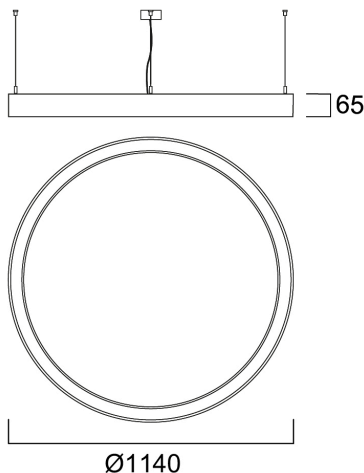

# Nilo 1200 Direct/Indirect 3000K DALI EM White

Item No: 2050612

Concord

Nilo is a 360° curve-shaped luminaire with a striking, minimalistic design, perfect for retail, hospitality, and office environments. The product can be suspended at different heights to create appealing lighting effects. Stand-alone and self-contained lighting fixture. Aluminium body, opal diffuser, emits direct and indirect lighting. Textured white finishing colour. Light color temperature: 3000K, warm white. System power: 88W Ra80 typical, LED chromaticity: 3 step MacAdam ellipse (SDCM3), IR/UV free light source without heat radiation. DALI dimmable, 3-hours self-contained EMPRO self-test emergency, 220-240V / 50-60Hz 75% direct, and 25% indirect lighting. Electrical protection: Class I. Degree of protection: IP20, suitable for indoor environment only. Nominal product dimensions: diameter 1140mm x 65mm. 3h emergency in function: direct lighting only, partial lighting (only direct and 1/4 of whole luminaire is light up in emergency mode), 200lm.

### Dimensions (mm)

### Photometrics

Distance [m]	Cone diameter [m]	Beam angle [°]	Beam diameter [m]	Beam diameter [ft]	Illuminance [lx]
0.5	1.36	106.8°	1.36	4.46	10140
	1.35		1.35	4.43	10360
	1.34		1.34	4.40	10570
1.0	2.72	106.8°	2.72	8.91	2535
	2.69		2.69	8.84	2580
	2.66		2.66	8.77	2625
1.5	4.08	106.8°	4.08	13.37	1677
	4.04		4.04	13.24	1710
	4.00		4.00	13.11	1743
2.0	5.45	106.8°	5.45	17.82	954
	5.39		5.39	17.64	980
	5.33		5.33	17.46	1006
2.5	6.81	106.8°	6.81	22.27	498
	6.73		6.73	22.04	514
	6.66		6.66	21.81	529
3.0	8.17	106.8°	8.17	26.72	292
	8.08		8.08	26.44	303
	8.00		8.00	26.16	314

## Packaging

Product EAN number	5025768506125
Packaging single length / height (cm)	126.0
Packaging single width (cm)	126.0
Packaging single depth (cm)	14.9
DUN14 (inner)	05025768506125
Units per outer package	1
Packaging outer length / height (cm)	126.0
Packaging outer width (cm)	126.0
Packaging outer depth (cm)	14.9