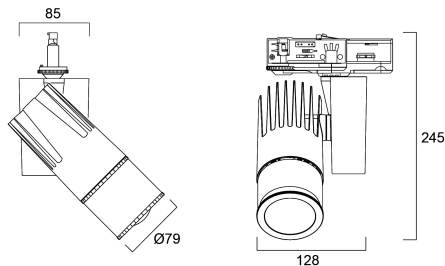

### Dimensions (mm)

## Physical data

Housing colour	RAL 9016 - Traffic white / Bezel
IP rating	IP20
IK rating	IK02
Nominal Product Width (mm)	185
Nominal Product Height (mm)	215
Weight (kg)	1.365

## Packaging

Product EAN number	5025768559527
Packaging single length / height (cm)	32.0
Packaging single width (cm)	15.5
Packaging single depth (cm)	13.0
DUN14 (inner)	05025768559527
Units per outer package	1
Packaging outer length / height (cm)	32.0
Packaging outer width (cm)	15.5
Packaging outer depth (cm)	13.0