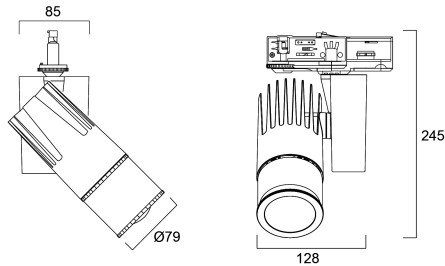

Beacon LED Gobo Projector DALI 3000K Three Circuit Track - Black

Item No: 2055953

Concord

Beacon Projector offers precision light exactly where it is needed. The Gobo Projector with the use of ROSCO filters allow you to project a still image printed/cut/lasered onto a specially made glass/metal/acetate filter - for example a company logo, text, shapes, images. High colour rendering CRI 97 typical. IR/UV free light source without heat radiation. LED technology provides an energy efficient solution with reduced maintenance costs. **IMPORTANT NOTE:** This fixture can only be used on the Lytespan DALI or Lytebeam DALI tracks !

Technical Assets

Dimensions (mm)

Photometrics

Beacon LED Gobo Projector DALI 3000K Three Circuit Track - Black

Item No: 2055953

Concord

General data

Product name	Beacon LED Gobo Projector DALI 3000K Three Circuit Track - Black
Technology	LED
Cap/Base	N/A
Housing	Aluminium
Mount	Track mounting
Fixture rating	Enclosed
General application	Hospitality, Museums & Galleries
Performance ambient temperature Tq (°C)	25
ETIM Class	EC001744
Warranty	5 years

Lifetime data

Lifespan L70 B50	100000
Lifespan L80 B20	89000
Lifespan L90 B10	33000

Physical data

Housing colour	RAL 9005 - Jet black
IP rating	IP20
IK rating	IK02
Nominal Product Width (mm)	185
Nominal Product Height (mm)	215
Weight (kg)	1.365

Beacon LED Gobo Projector DALI 3000K Three Circuit Track - Black

Item No: 2055953

Concord

Packaging

Product EAN number	5025768559534
Packaging single length / height (cm)	32.0
Packaging single width (cm)	15.5
Packaging single depth (cm)	13.0
DUN14 (inner)	05025768559534
Units per outer package	1
Packaging outer length / height (cm)	32.0
Packaging outer width (cm)	15.5
Packaging outer depth (cm)	13.0