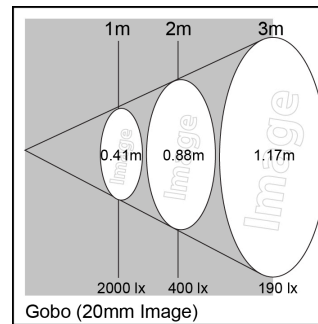

Photometrics