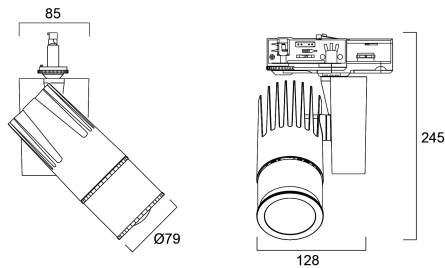

Beacon LED Gobo Projector DALI 4000K Three Circuit Track - Black

Item No: 2055955

Concord

Beacon Projector offers precision light exactly where it is needed. The Gobo Projector with the use of ROSCO filters allow you to project a still image printed/cut/lasered onto a specially made glass/metal/acetate filter - for example a company logo, text, shapes, images. High colour rendering CRI 97 typical. IR/UV free light source without heat radiation. LED technology provides an energy efficient solution with reduced maintenance costs. **IMPORTANT NOTE:** This fixture can only be used on the Lytespan DALI or Lytebeam DALI tracks !

Technical Assets

Dimensions (mm)

Photometrics

Beacon LED Gobo Projector DALI 4000K Three Circuit Track - Black

Item No: 2055955

Concord

General data

Product name	Beacon LED Gobo Projector DALI 4000K Three Circuit Track - Black
Technology	LED
Cap/Base	N/A
Housing	Aluminium
Mount	Track mounting
Fixture rating	Enclosed
General application	Hospitality, Museums & Galleries
Performance ambient temperature Tq (°C)	25
ETIM Class	EC001744
Warranty	5 years

Lifetime data

Lifespan L70 B50	100000
Lifespan L80 B20	89000
Lifespan L90 B10	33000

Physical data

Housing colour	RAL 9005 - Jet black
IP rating	IP20
IK rating	IK02
Nominal Product Width (mm)	185
Nominal Product Height (mm)	215
Weight (kg)	1.365

Beacon LED Gobo Projector DALI 4000K Three Circuit Track - Black

Item No: 2055955

Concord

Packaging

Product EAN number	5025768559558
Packaging single length / height (cm)	32.0
Packaging single width (cm)	15.5
Packaging single depth (cm)	13.0
DUN14 (inner)	05025768559558
Units per outer package	1
Packaging outer length / height (cm)	32.0
Packaging outer width (cm)	15.5
Packaging outer depth (cm)	13.0