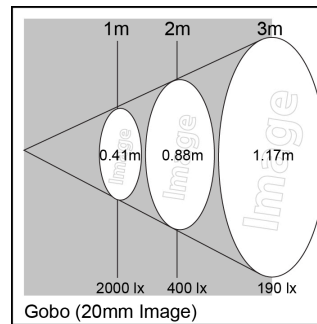

Beacon LED Gobo Projector DALI 4000K Three Circuit Track - Black

Item No: 2055955

Concord

Beacon Projector offers precision light exactly where it is needed. The Gobo Projector with the use of ROSCO filters allow you to project a still image printed/cut/lasered onto a specially made glass/metal/acetate filter - for example a company logo, text, shapes, images. High colour rendering CRI 97 typical. IR/UV free light source without heat radiation. LED technology provides an energy efficient solution with reduced maintenance costs. **IMPORTANT NOTE:** This fixture can only be used on the Lytespan DALI or Lytebeam DALI tracks !

Technical Assets

Dimensions (mm)

Photometrics

Beacon LED Gobo Projector DALI 4000K Three Circuit Track - Black

Item No: 2055955

Concord

General data

Product name	Beacon LED Gobo Projector DALI 4000K Three Circuit Track - Black
Technology	LED
Cap/Base	N/A
Housing	Aluminium
Mount	Track mounting
Fixture rating	Enclosed
General application	Hospitality, Museums & Galleries
Performance ambient temperature Tq (°C)	25
ETIM Class	EC001744
Warranty	5 years

Optical data

Fixture luminous flux (lm)	474
Luminaire efficacy (lm/W)	14
LOR (%)	100
Correlated colour temperature (k)	4000
Light colour	Neutral White
CRI (Ra)	97
Colour Variation Initial (SDCM)	SDCM3
Distribution type	Adjustable
Photobiological Risk Group	RG1

Lifetime data

Lifespan L70 B50	100000
Lifespan L80 B20	89000
Lifespan L90 B10	33000

Physical data

Housing colour	RAL 9005 - Jet black
IP rating	IP20
IK rating	IK02
Nominal Product Width (mm)	185
Nominal Product Height (mm)	215
Weight (kg)	1.365