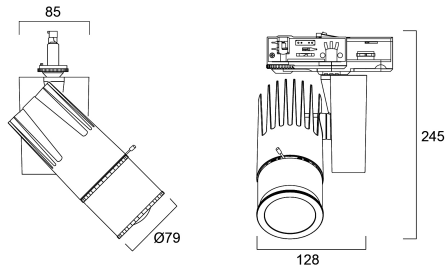

Beacon LED Iris Projector DALI 4000K Three Circuit Track - Black

Item No: 2055979

Concord

Beacon Projector offers precision light exactly where it is needed. The Iris Projector has an adjusting lever to create a perfect circle of light in the required size. High colour rendering CRI 97 typical. IR/UV free light source without heat radiation. LED technology provides an energy efficient solution with reduced maintenance costs. **IMPORTANT NOTE:** This fixture can only be used on the Lytespan DALI or Lytebeam DALI tracks !

Technical Assets

Dimensions (mm)

Photometrics

Beacon LED Iris Projector DALI 4000K Three Circuit Track - Black

Item No: 2055979

Concord

General data

Product name	Beacon LED Iris Projector DALI 4000K Three Circuit Track - Black
Technology	LED
Cap/Base	N/A
Housing	Aluminium
Mount	Track mounting
Fixture rating	Enclosed
General application	Hospitality, Museums & Galleries
Performance ambient temperature Tq (°C)	25
ETIM Class	EC001744
E-number FI	4277686
Warranty	5 years

Lifetime data

Lifespan L70 B50	100000
Lifespan L80 B20	89000
Lifespan L90 B10	33000

Physical data

Housing colour	RAL 9005 - Jet black
IP rating	IP20
IK rating	IK02
Nominal Product Width (mm)	185
Nominal Product Height (mm)	215
Weight (kg)	1.365

Beacon LED Iris Projector DALI 4000K Three Circuit Track - Black

Item No: 2055979

Concord

Packaging

Product EAN number	5025768559794
Packaging single length / height (cm)	32.0
Packaging single width (cm)	15.5
Packaging single depth (cm)	13.0
DUN14 (inner)	05025768559794
Units per outer package	1
Packaging outer length / height (cm)	32.0
Packaging outer width (cm)	15.5
Packaging outer depth (cm)	13.0