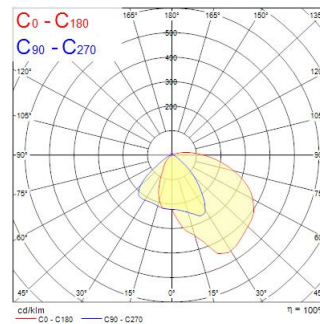

Photometrics