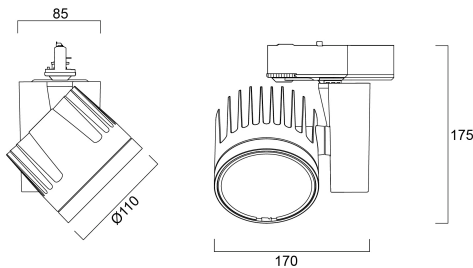

Technical Assets

Dimensions (mm)