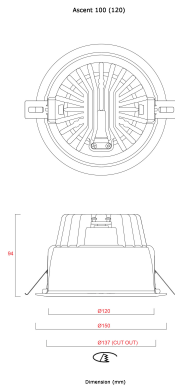

Ascent 100 II Kometa Ring 120

Item No: 2059235

Concord

Ascent 100 II Kometa Ring 120 for the Ascent 100 II 120 Deco range.

Technical Assets

Dimensions (mm)

Photometrics

General data

Product name	Ascent 100 II Kometa Ring 120
Technology	Accessory
General application	Hospitality, Retail
ETIM Class	EC002558
Warranty	5 years

Physical data

Weight (kg)	0.05
-------------	------

Optical data

Adjustable chromaticity	N
-------------------------	---

Ascent 100 II Kometa Ring 120

Item No: 2059235

Concord

Packaging

Product EAN number	5025768592357
Packaging single length / height (cm)	18.0
Packaging single width (cm)	18.0
Packaging single depth (cm)	7.0
DUN14 (inner)	05025768592357
Units per outer package	1
Packaging outer length / height (cm)	18.0
Packaging outer width (cm)	18.0
Packaging outer depth (cm)	7.0