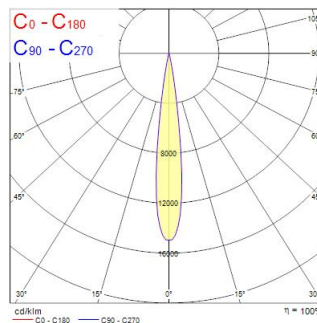

Technical Assets

Dimensions (mm)

Photometrics

Distance [m]	Cone diameter [m]	Beam diameter [m]	Beam angle [°]	Beam diameter [m]	Illuminance [lx]
0.5	0.00	Ø171	0.0°	49123	49123
1.0	0.00	Ø171	0.0°	12281	12281
1.5	0.00	Ø171	0.0°	5458	5458
2.0	0.00	Ø171	0.0°	3070	3070
2.5	0.00	Ø171	0.0°	1985	1985
3.0	0.00	Ø171	0.0°	1366	1366

Distance [m] Cone diameter [m] Illuminance [lx]
 — C0 - C180 (Half beam angle: 0.0°)

BEACON XL MUSE 3K DALI L3 WHT

Item No: 2059323

Concord

General data

Product name	BEACON XL MUSE 3K DALI L3 WHT
Technology	LED
Cap/Base	N/A
Housing	Aluminium
Mount	Track mounting
Environment	Internal
General application	Museums & Galleries, Retail
Performance ambient temperature Tq (°C)	25
ETIM Class	EC001744
Warranty	5 years

Optical data

Fixture luminous flux (lm)	2544
Luminaire efficacy (lm/W)	62
LOR (%)	100
Correlated colour temperature (k)	3000
Light colour	Warm White
CRI (Ra)	97
Colour Consistency (SDCM)	3
Adjustable chromaticity	N
Beam Angle (°)	10
Photobiological Risk Group	RG0

Lifetime data

Lifespan L70 B50	100000
Lifespan L80 B20	100000
Lifespan L90 B10	86000

Physical data

Housing colour	White
IP rating	IP20
Reflector finish	Not Applicable
Nominal Product Width (mm)	165
Nominal Product Height (mm)	200
Nominal Product Diameter (mm)	115
Weight (kg)	1.7