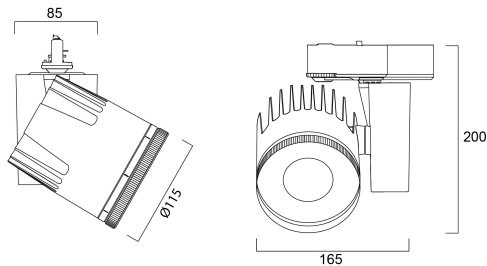

BEACON XL MUSE 3K DALI L3 WHT

Item No: 2059323

Concord

2059323 BEACON XL MUSE 3K DALI L3 WHT Integrated LED spotlight, white RAL 9016, unique soft-touch ring, adjustable beam angle from a 10° spot to a 70° flood, compact and minimalist design, ideal for museum, gallery and high-end retail applications, die-cast aluminium body, passive cooling heatsink, beam angle: 10° spot to 70° flood, optics: aspheric glass lens, colour temperature: 3000K warm white, total system power: 41W, total fixture output: 2544lm, luminaire efficacy: 62lm/W, LOR: 100%, super high colour rendering: Ra 97 typical, R9 value at 90, LED Chromacity: 3 step MacAdam ellipse, IR/UV free light source without heat radiation, operating voltage: 220-240V / 50-60Hz, drive current: 1050mA, electronic driver, DALI dimmable, power factor: 0.95, electrical protection: CLASS I, DALI track adaptor, suitable for Concord Lytespan DALI track, ingress protection rating: IP20. IMPORTANT NOTE: This fixture can only be used on the Lytespan DALI or Lytebeam DALI tracks !

Technical Assets

Dimensions (mm)

Photometrics

Distance [m]	Cone diameter [m]	Beam diameter [m]	Beam angle [°]	Beam diameter [m]	Illuminance [lx]
0.5	0.00	Ø171	0.0°	49123	49123
1.0	0.00	Ø171	0.0°	12281	12281
1.5	0.00	Ø171	0.0°	5458	5458
2.0	0.00	Ø171	0.0°	3070	3070
2.5	0.00	Ø171	0.0°	1985	1985
3.0	0.00	Ø171	0.0°	1366	1366

Distance [m] Cone diameter [m] Illuminance [lx]
 — C0 - C180 (Half beam angle: 0.0°)

BEACON XL MUSE 3K DALI L3 WHT

Item No: 2059323

Concord

General data

Product name	BEACON XL MUSE 3K DALI L3 WHT
Technology	LED
Cap/Base	N/A
Housing	Aluminium
Mount	Track mounting
Environment	Internal
General application	Museums & Galleries, Retail
Performance ambient temperature Tq (°C)	25
ETIM Class	EC001744
Warranty	5 years