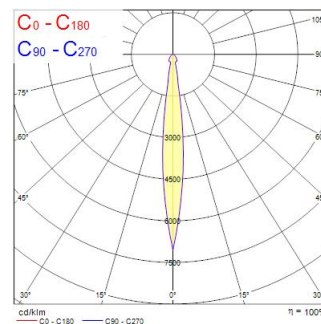

### Dimensions (mm)

### Photometrics

Distance [m]	Cone diameter [m]	Beam diameter [m]	Illuminance [lx]
0.5	0.11	0.07	4286
1.0	0.21	0.14	1084
1.5	0.32	0.21	476
2.0	0.42	0.28	288
2.5	0.53	0.35	178
3.0	0.63	0.42	118

Distance [m] Cone diameter [m] Illuminance [lx]  
 — C0 - C180 (Half beam angle: 12.0°)