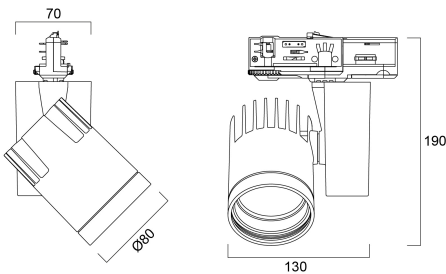

# BEACON 93CRI 3K NARROW BEAM L3+DALI BLACK

Item No: 2059620

Concord

Integrated LED spotlight, black RAL 9005, compact and minimalist design, ideal for retail, display, museum and gallery applications, die-cast aluminium body, passive cooling heatsink, beam angle: 12° narrow beam, optics: Fresnel lens for controlled beam, colour temperature: 3000K warm white, total system power: 21W, total fixture output: 1512lm, luminaire efficacy: 72lm/W, LOR: 100%, colour rendering: Ra 93 typical, LED Chromacity: 3 step MacAdam ellipse, IR/UV free light source without heat radiation, operating voltage: 220-240V / 50-60Hz, drive current: 500mA, electronic driver, DALI dimmable, power factor: 0.9 electrical protection: CLASS II, 3-circuit DALI track adaptor, suitable for Concord Lytespan 3+DALI track, ingress protection rating: IP20. **IMPORTANT NOTE:** This fixture can only be used on the Lytespan DALI or Lytebeam DALI tracks !

### Dimensions (mm)

## Physical data

Housing colour	Black
IP rating	IP20
IK rating	IK02
Nominal Product Width (mm)	130
Nominal Product Height (mm)	190
Nominal Product Diameter (mm)	80
Weight (kg)	0.7

## Packaging

Product EAN number	5025768596201
Packaging single length / height (cm)	16.0
Packaging single width (cm)	17.6
Packaging single depth (cm)	18.2
DUN14 (inner)	05025768596201
Units per outer package	1
Packaging outer length / height (cm)	16.0
Packaging outer width (cm)	17.6
Packaging outer depth (cm)	18.2