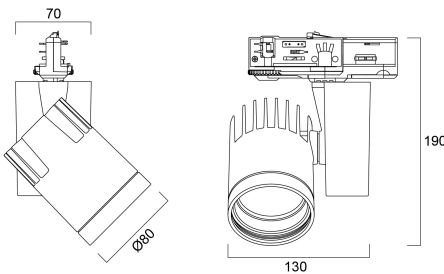

### Dimensions (mm)

### Photometrics

Distance [m]	Cone diameter [m]	Beam diameter [m]	Illuminance [lx]
0.5	0.11	Ø171	4438
		Ø203	2958
1.0	0.21	Ø171	1102
		Ø203	664
1.5	0.32	Ø171	493
		Ø203	342
2.0	0.43	Ø171	278
		Ø203	174
2.5	0.53	Ø171	176
		Ø203	112
3.0	0.64	Ø171	122
		Ø203	79

## Physical data

Housing colour	Black
IP rating	IP20
IK rating	IK02
Nominal Product Width (mm)	130
Nominal Product Height (mm)	190
Nominal Product Diameter (mm)	80
Weight (kg)	0.7

## Packaging

Product EAN number	5025768596386
Packaging single length / height (cm)	16.0
Packaging single width (cm)	17.6
Packaging single depth (cm)	18.2
DUN14 (inner)	05025768596386
Units per outer package	1
Packaging outer length / height (cm)	16.0
Packaging outer width (cm)	17.6
Packaging outer depth (cm)	18.2