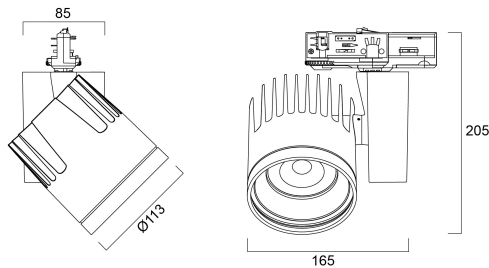

BEACON XL 93CRI 4K MEDIUM BEAM L3+DALI BLACK

Item No: 2059704

Concord

Integrated LED spotlight, black RAL 9005, compact and minimalist design, ideal for retail, display, museum and gallery applications, die-cast aluminium body, passive cooling heatsink, beam angle: 34° medium beam, optics: Polycarbonate lens, colour temperature: 4000K neutral white, total system power: 33W, total fixture output: 3200lm, luminaire efficacy: 97lm/W, LOR: 100%, colour rendering: Ra 93 typical, LED Chromacity: 3 step MacAdam ellipse, IR/UV free light source without heat radiation, operating voltage: 220-240V / 50-60Hz, drive current: 800mA, electronic driver, DALI dimmable, power factor: 0.9 electrical protection: CLASS II, 3-circuit DALI track adaptor, suitable for Concord Lytespan 3+DALI track, ingress protection rating: IP20. **IMPORTANT NOTE:** This fixture can only be used on the Lytespan DALI or Lytebeam DALI tracks !

Technical Assets

Dimensions (mm)

Photometrics

Distance [m]	Cone diameter [m]	Beam diameter [m]	Illuminance [lx]
0.5	0.33	0.27	2647
1.0	0.67	0.54	662
1.5	1.00	0.81	294
2.0	1.34	1.08	165
2.5	1.67	1.35	84
3.0	2.01	1.62	35

Distance [m] Cone diameter [m] Illuminance [lx]
 — C0 - C180 (Half beam angle: 37.0°)

BEACON XL 93CRI 4K MEDIUM BEAM L3+DALI BLACK

Item No: 2059704

Concord

General data

Product name	BEACON XL 93CRI 4K MEDIUM BEAM L3+DALI BLACK
Technology	LED
Cap/Base	N/A
Housing	Aluminium
Mount	Track mounting
Environment	Internal
General application	Museums & Galleries, Retail
Performance ambient temperature Tq (°C)	25
ETIM Class	EC001744
Warranty	5 years

Lifetime data

Lifespan L70 B50	72000
Lifespan L80 B20	72000
Lifespan L90 B10	33000

Physical data

Housing colour	Black
IP rating	IP20
IK rating	IK02
Nominal Product Length (mm)	85
Nominal Product Width (mm)	165
Nominal Product Height (mm)	205
Weight (kg)	1.365