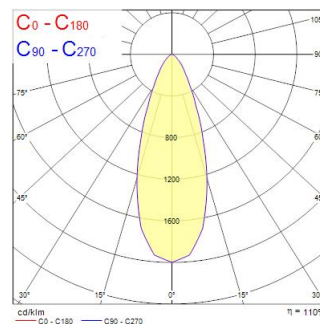

Photometrics

Distance [m]	Cone diameter [m]	Beam diameter [m]	Illuminance [lx]
0.5	0.33	0.27	2647
1.0	0.67	0.54	662
1.5	1.00	0.81	294
2.0	1.34	1.08	165
2.5	1.67	1.35	84
3.0	2.01	1.62	35

Distance [m] Cone diameter [m] Illuminance [lx]
— C0 - C180 (Half beam angle: 37.0°)